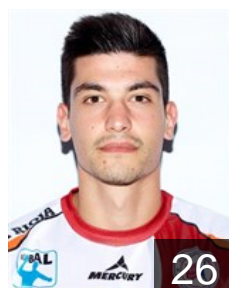

 ESP

Gomez Lite Jorge

Position:
Place of birth: Zaragoza
Date of birth: 06.06.1989
Height: 187 cm
Weight: 80 kg

 ESP

Jimenez Reina Luis Felipe

Position: Right Back
Place of birth: Puente Genil
Date of birth: 12.06.1989
Height: -
Weight: -

 ESP

Martin Santamaria Diego

Position: Left Wing
Place of birth: Logroño
Date of birth: 25.07.1993
Height: 190 cm
Weight: 90 kg

 ESP

Rocas Comas Albert

Position: Right Wing
Place of birth: Palafrugell
Date of birth: 16.06.1982
Height: 189 cm
Weight: 80 kg

 ESP

Rodriguez Alvarez Pedro

Position: Right Wing
Place of birth: Vigo
Date of birth: 22.08.1990
Height: -
Weight: -

CLUB COMPETITIONS - DELEGATION LIST

Men's European Cup - VELUX EHF Champions League 2014/15

VELUX®

 ESP BM Logroño La Rioja - Players

 ESP

Romeo Lopez Javier

Position:
Place of birth: Logroño
Date of birth: 01.06.1990
Height: 192 cm
Weight: 93 kg

 ESP

Romero Rodriguez Angel

Position: Line Player
Place of birth: Valencia
Date of birth: 05.06.1984
Height: 202 cm
Weight: 121 kg