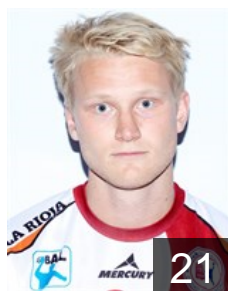

SWE

Stenmalm Philip

Position: Left Back
Place of birth: Vaxjo
Date of birth: 03.03.1992
Height: -
Weight: -