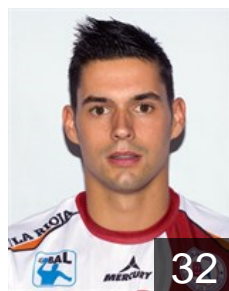

 ESP

Cacheda Gonzalez Pablo

Position:
Place of birth: Lalín
Date of birth: 09.01.1992
Height: 180 cm
Weight: 82 kg

 DEN

Eilert Patrick Lykke

Position: Right Back
Place of birth: Arhus
Date of birth: 10.04.1989
Height: 205 cm
Weight: 97 kg

 ESP

Fernandez Perez Angel

Position: Left Wing
Place of birth: Santander
Date of birth: 16.09.1988
Height: -
Weight: -

 ESP

Garabaya Arenas Ruben

Position: Line Player
Place of birth: Aviles
Date of birth: 15.09.1978
Height: 201 cm
Weight: 108 kg