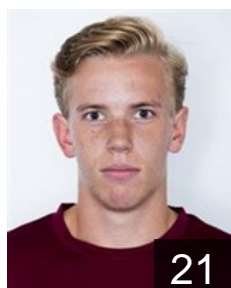

CLUB COMPETITIONS - DELEGATION LIST

Men's European Cup - EHF Cup 2013/14

SWE Lugi HF - Players

SWE
Mörk Niklas
Position:
Place of birth: Lund
Date of birth: 28.02.1995
Height: 188 cm
Weight: 89 kg