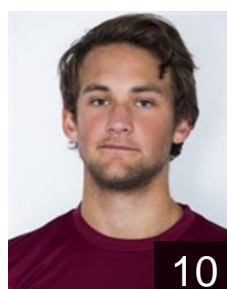

SWE
Sjölin Gustav
Position: Left Wing
Place of birth: Lund
Date of birth: 30.10.1994
Height: 180 cm
Weight: 76 kg