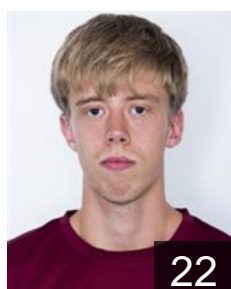

SWE
Roth Anton
Position:
Place of birth: Räng
Date of birth: 08.06.1992
Height: 185 cm
Weight: 92 kg