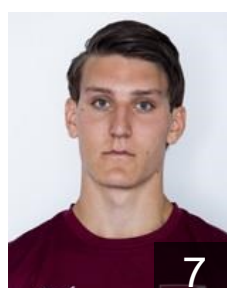

SWE  
**Norman Oscar**  
Position:  
Place of birth: Lund  
Date of birth: 07.12.1995  
Height: 194 cm  
Weight: 92 kg

SWE  
**Roth Anton**  
Position:  
Place of birth: Räng  
Date of birth: 08.06.1992  
Height: 185 cm  
Weight: 92 kg

SWE  
**Sjölin Gustav**  
Position: Left Wing  
Place of birth: Lund  
Date of birth: 30.10.1994  
Height: 180 cm  
Weight: 76 kg

SWE  
**Skäremo Olof**  
Position: Left Wing  
Place of birth: Nöbbelöv  
Date of birth: 02.03.1992  
Height: 179 cm  
Weight: 92 kg