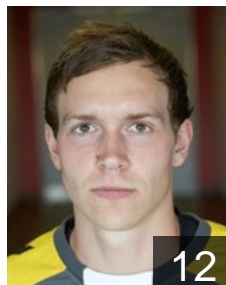

LTU

Morkunas Giedreius

Position:
Place of birth: Utena
Date of birth: 07.11.1987
Height: -
Weight: -

CLUB COMPETITIONS - DELEGATION LIST

Men's European Cup - EHF Cup 2013/14

 ISL Haukar - Players

 ISL

Petursson Einar Petur

Position: Left Wing
Place of birth: Reykjavik
Date of birth: 23.05.1991
Height: 178 cm
Weight: 70 kg

73

 ISL

Stefansson Stefan Huldar

Position:
Place of birth: Reykjavik
Date of birth: 19.05.1990
Height: 185 cm
Weight: 80 kg