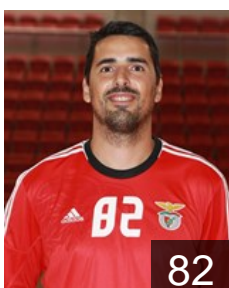

16

POR

Oliveira Andrade Dario

Position: Left Wing
Place of birth: Braga
Date of birth: 15.02.1981
Height: 176 cm
Weight: 82 kg

POR

Pais Joao

Position: Left Wing
Place of birth: Lisboa
Date of birth: 23.06.1988
Height: 184 cm
Weight: 77 kg

POR

Pedroso Claudio

Position: Right Back
Place of birth: Lisboa
Date of birth: 14.03.1986
Height: 198 cm
Weight: 87 kg

POR

Pereira Tiago

Position:
Place of birth: Guimaraes
Date of birth: 08.06.1989
Height: 186 cm
Weight: 89 kg

POR

Rodrigues Alvaro

Position: Left Back
Place of birth: Vila do Conde
Date of birth: 21.05.1981
Height: 202 cm
Weight: 102 kg

CPV

Santos Ivo

Position: Left Back
Place of birth: Praia
Date of birth: 28.04.1992
Height: 199 cm
Weight: 96 kg