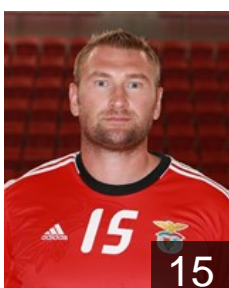

 POR

Areia Antonio

Position: Right Wing
Place of birth: Lisboa
Date of birth: 21.06.1990
Height: 191 cm
Weight: 91 kg

 POR

Bonaparte Vladimiro

Position: Left Back
Place of birth: Pargal - Almada
Date of birth: 03.02.1992
Height: 192 cm
Weight: 88 kg

 POR

Carmo Inacio

Position: Right Back
Place of birth: Nazaré
Date of birth: 13.10.1977
Height: 196 cm
Weight: 100 kg

 POR

Carneiro Carlos

Position:
Place of birth: Guimaraes
Date of birth: 03.03.1982
Height: 183 cm
Weight: 83 kg

 POR

Carvalho Davide

Position: Right Wing
Place of birth: Lisboa
Date of birth: 05.08.1994
Height: 177 cm
Weight: 76 kg

 RUS

Chernov Danil

Position: Left Back
Place of birth: Astrakan
Date of birth: 09.09.1981
Height: 200 cm
Weight: 106 kg