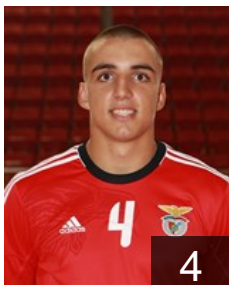

 POR

Areia Antonio

Position: Right Wing
Place of birth: Lisboa
Date of birth: 21.06.1990
Height: 191 cm
Weight: 91 kg

 POR

Bonaparte Vladimiro

Position: Left Back
Place of birth: Pargal - Almada
Date of birth: 03.02.1992
Height: 192 cm
Weight: 88 kg

 POR

Ferreirinho Joao

Position:
Place of birth: Leiria
Date of birth: 18.03.1984
Height: 192 cm
Weight: 97 kg

 POR

Ferro Tiago

Position: Left Wing
Place of birth: Lisboa
Date of birth: 19.08.1993
Height: 187 cm
Weight: 77 kg

 CPV

Fortes Flavio

Position: Right Back
Place of birth:
Date of birth: 20.09.1992
Height: 194 cm
Weight: 85 kg

CLUB COMPETITIONS - DELEGATION LIST

Men's European Cup - EHF Cup 2013/14

POR Sport Lisboa e Benfica - Players

POR

Lima Hugo

Position:
Place of birth: Lisboa
Date of birth: 21.04.1993
Height: 185 cm
Weight: 78 kg

POR

Moreira Joao

Position: Back
Place of birth: Lisboa
Date of birth: 06.01.1992
Height: 183 cm
Weight: 85 kg