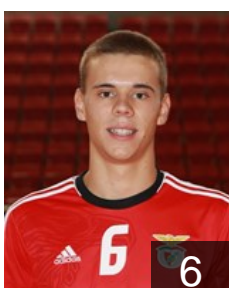

 POR

Areia Antonio

Position: Right Wing
Place of birth: Lisboa
Date of birth: 21.06.1990
Height: 191 cm
Weight: 91 kg

 POR

Bonaparte Vladimiro

Position: Left Back
Place of birth: Pargal - Almada
Date of birth: 03.02.1992
Height: 192 cm
Weight: 88 kg

 POR

Carvalho Davide

Position: Right Wing
Place of birth: Lisboa
Date of birth: 05.08.1994
Height: 177 cm
Weight: 76 kg

 RUS

Chernov Danil

Position: Left Back
Place of birth: Astrakan
Date of birth: 09.09.1981
Height: 200 cm
Weight: 106 kg

 POR

Costa Jose

Position: Line Player
Place of birth: Braga
Date of birth: 23.03.1984
Height: 190 cm
Weight: 95 kg

 POR

Ferreira Miguel

Position:
Place of birth: Lisboa
Date of birth: 20.07.1993
Height: 188 cm
Weight: 81 kg

 POR

Ferreirinho Joao

Position:
Place of birth: Leiria
Date of birth: 18.03.1984
Height: 192 cm
Weight: 97 kg

 POR

Ferro Tiago

Position: Left Wing
Place of birth: Lisboa
Date of birth: 19.08.1993
Height: 187 cm
Weight: 77 kg