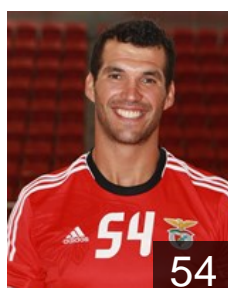

 POR

Areia Antonio

Position: Right Wing
Place of birth: Lisboa
Date of birth: 21.06.1990
Height: 191 cm
Weight: 91 kg

 POR

Bonaparte Vladimiro

Position: Left Back
Place of birth: Pargal - Almada
Date of birth: 03.02.1992
Height: 192 cm
Weight: 88 kg

 POR

Carmo Inacio

Position: Right Back
Place of birth: Nazaré
Date of birth: 13.10.1977
Height: 196 cm
Weight: 100 kg

 POR

Carneiro Carlos

Position:
Place of birth: Guimaraes
Date of birth: 03.03.1982
Height: 183 cm
Weight: 83 kg

 POR

Carvalho Davide

Position: Right Wing
Place of birth: Lisboa
Date of birth: 05.08.1994
Height: 177 cm
Weight: 76 kg

 RUS

Chernov Danil

Position: Left Back
Place of birth: Astrakan
Date of birth: 09.09.1981
Height: 200 cm
Weight: 106 kg

 POR

Costa Jose

Position: Line Player
Place of birth: Braga
Date of birth: 23.03.1984
Height: 190 cm
Weight: 95 kg

 POR

Ferreira Miguel

Position:
Place of birth: Lisboa
Date of birth: 20.07.1993
Height: 188 cm
Weight: 81 kg