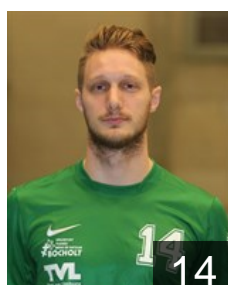

NED
Kittel Andreas
Position: Right Wing
Place of birth: Sittard
Date of birth: 12.02.1985
Height: 184 cm
Weight: 80 kg
Left Club on 30.06.2014