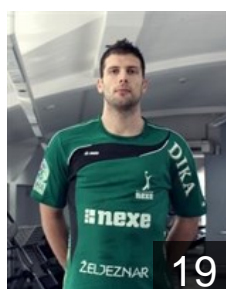

CRO
Sakic Marin
Position: Line Player
Place of birth: Rijeka
Date of birth: 08.06.1987
Height: 200 cm
Weight: 101 kg