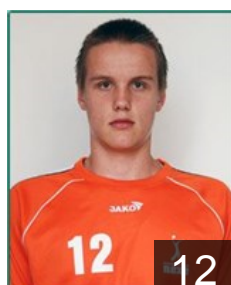

 CRO
Pivac Josip
Position:
Place of birth: Doboj
Date of birth: 16.10.1990
Height: 194 cm
Weight: 97 kg

 CRO
Sakic Marin
Position: Line Player
Place of birth: Rijeka
Date of birth: 08.06.1987
Height: 200 cm
Weight: 101 kg

 CRO
Sokolic Luka
Position:
Place of birth: Zagreb
Date of birth: 15.04.1990
Height: 193 cm
Weight: 86 kg

 CRO
Tomas Kreso
Position: Line Player
Place of birth: Osijek
Date of birth: 16.07.1984
Height: 192 cm
Weight: 130 kg

 CRO
Tomic Mijo
Position: Left Wing
Place of birth: Split
Date of birth: 06.04.1993
Height: 196 cm
Weight: 76 kg

 CRO
Vegar Marin
Position: Left Back
Place of birth: Capljina
Date of birth: 22.01.1990
Height: 199 cm
Weight: 99 kg