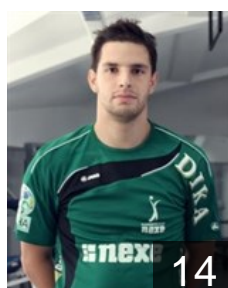

 CRO

Ivic Sime

Position: Right Back
Place of birth: Split
Date of birth: 21.01.1993
Height: 195 cm
Weight: 93 kg

 CRO

Jankovic Dino

Position:
Place of birth: Osijek
Date of birth: 05.09.1994
Height: 195 cm
Weight: 83 kg

 CRO

Jurjevic Tibor

Position:
Place of birth: Bjelovar
Date of birth: 16.08.1988
Height: 185 cm
Weight: 90 kg

 CRO

Kruzic Marin

Position: Right Back
Place of birth: Rijeka
Date of birth: 11.09.1989
Height: 193 cm
Weight: 92 kg