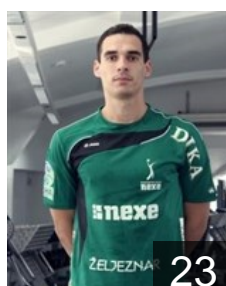

CRO
Vegar Marin
Position: Left Back
Place of birth: Capljina
Date of birth: 22.01.1990
Height: 199 cm
Weight: 99 kg