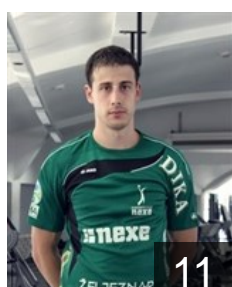

 CRO

Bures Marko

Position:
Place of birth: Nasice
Date of birth: 21.09.1992
Height: 188 cm
Weight: 83 kg

 CRO

Eter Albin

Position: Left Wing
Place of birth: Zagreb
Date of birth: 20.03.1984
Height: 183 cm
Weight: 95 kg

 CRO

Hajmiler Luka

Position: Line Player
Place of birth: Nasice
Date of birth: 12.10.1994
Height: 186 cm
Weight: 88 kg

 CRO

Hvizdak Daniel

Position: Right Wing
Place of birth: Nasice
Date of birth: 07.06.1995
Height: 178 cm
Weight: 78 kg

 CRO

Ivic Sime

Position: Right Back
Place of birth: Split
Date of birth: 21.01.1993
Height: 195 cm
Weight: 93 kg

 CRO

Jankovic Dino

Position:
Place of birth: Osijek
Date of birth: 05.09.1994
Height: 195 cm
Weight: 83 kg

 CRO

Jurjevic Tibor

Position:
Place of birth: Bjelovar
Date of birth: 16.08.1988
Height: 185 cm
Weight: 90 kg

 CRO

Kruzic Marin

Position: Right Back
Place of birth: Rijeka
Date of birth: 11.09.1989
Height: 193 cm
Weight: 92 kg