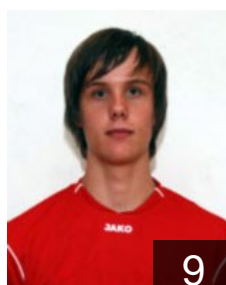

CRO
Vesligaj Leo
Position: Right Back
Place of birth: Nasice
Date of birth: 30.06.1993
Height: 192 cm
Weight: 90 kg