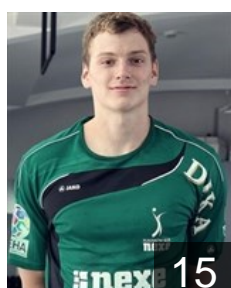

 CRO
Njegovan Nikola
Position:
Place of birth: Nasice
Date of birth: 16.12.1995
Height: 191 cm
Weight: 89 kg

 CRO
Nuic Tomislav
Position: Left Wing
Place of birth: Capljina
Date of birth: 12.11.1988
Height: 187 cm
Weight: 80 kg

 CRO
Pivac Josip
Position:
Place of birth: Doboj
Date of birth: 16.10.1990
Height: 194 cm
Weight: 97 kg

 CRO
Sakic Marin
Position: Line Player
Place of birth: Rijeka
Date of birth: 08.06.1987
Height: 200 cm
Weight: 101 kg