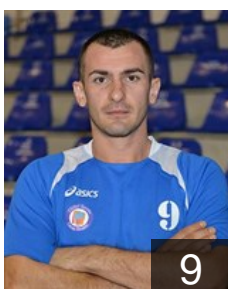

Left Club

ROU

Cuciula Florin Gheorghe

Position: Line Player
Place of birth: Timisoara
Date of birth: 18.11.1983
Height: 183 cm
Weight: 85 kg
Left Club on 05.02.2014