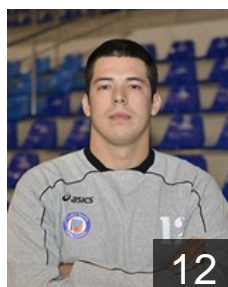

ROU

Marocico Emilian Stefan

Position:
Place of birth: FAGARAS
Date of birth: 23.12.1988
Height: 192 cm
Weight: 93 kg