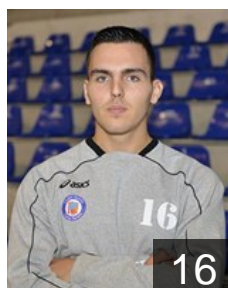

## Petrea Adrian Danut

Position: Left Back  
Place of birth: Bacau  
Date of birth: 28.06.1978  
Height: 196 cm  
Weight: 105 kg

 ROU

## Pirvan Sebastian Ovidiu

Position: Right Wing  
Place of birth: Resita  
Date of birth: 01.02.1986  
Height: 191 cm  
Weight: 95 kg

 ROU

## Rohozneanu Dan Mihai

Position:  
Place of birth: Suceava  
Date of birth: 17.09.1984  
Height: 187 cm  
Weight: 90 kg

 ROU