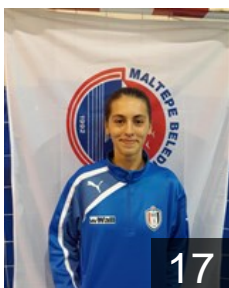

# CLUB COMPETITIONS - DELEGATION LIST

Women's European Cup - Challenge Cup 2013/14

 **TUR** Istanbul Maltepe Bel.GSK - Players

 **UKR**  
**Tymoshenkova Viktoriya**

Position:  
Place of birth: Livov  
Date of birth: 04.11.1983  
Height: 185 cm

 **TUR**  
**Yilmaz Cansu**

Position: Line Player  
Place of birth: Izmir  
Date of birth: 01.01.1993  
Height: 165 cm

 **TUR**  
**Yilmaz Hande Gül**

Position: Left Wing  
Place of birth: Istanbul  
Date of birth: 01.01.1994  
Height: 170 cm