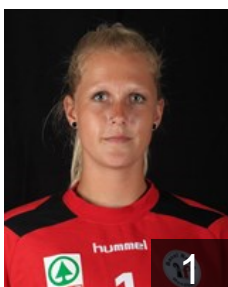

## Scherb Anja

Position: Right Wing  
Place of birth:  
Date of birth: 07.02.1997  
Height: 168 cm

 SUI

## Scherb Melanie

Position: Right Back  
Place of birth:  
Date of birth: 04.01.1994  
Height: 170 cm

 SUI

## Schneiter Eva

Position: Right Wing  
Place of birth: Basel  
Date of birth: 15.08.1990  
Height: 160 cm

 SUI