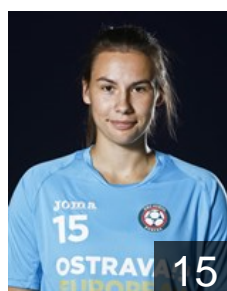

 CZE

Bartova Sabina

Position:
Place of birth: Ostrava
Date of birth: 15.09.1992
Height: 181 cm

 CZE

Belohoubkova Adela

Position: Left Wing
Place of birth: Ostrava
Date of birth: 08.02.1995
Height: -

 CZE

Chovancova Tereza

Position: Line Player
Place of birth: Ostrava
Date of birth: 24.06.1995
Height: 174 cm

 CZE

Dolakova Marketa

Position:
Place of birth: Plzen
Date of birth: 21.06.1989
Height: 180 cm

 CZE

Hrbkova Michaela

Position: Right Back
Place of birth: Olomouc
Date of birth: 14.07.1987
Height: 170 cm

 CZE

Leskova Alena

Position:
Place of birth: Ostrava
Date of birth: 15.01.1986
Height: 167 cm

 SVK

Minarcikova Eva

Position: Line Player
Place of birth:
Date of birth: 03.07.1992
Height: -

 CZE

Mylkova Barbora