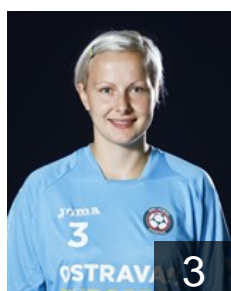

 SVK

Rehtorisova Alzbeta

Position: Right Wing
Place of birth: Myjava
Date of birth: 05.11.1988
Height: -

CLUB COMPETITIONS - DELEGATION LIST

Women's European Cup - Challenge Cup 2013/14

 CZE DHC Sokol Poruba - Players

SVK

Revajova Maria

Position: Left Wing
Place of birth: Trstena
Date of birth: 22.12.1991
Height: 170 cm

CZE

Rohackova Lenka

Position:
Place of birth: Ostrava
Date of birth: 16.04.1992
Height: -

CZE

Steffanova Jana

Position: Left Wing
Place of birth: Turnov
Date of birth: 26.12.1988
Height: 172 cm

CZE

Svirakova Leona

Position: Right Back
Place of birth: Zlín
Date of birth: 05.09.1991
Height: 168 cm

SVK

Tomasechova Diana