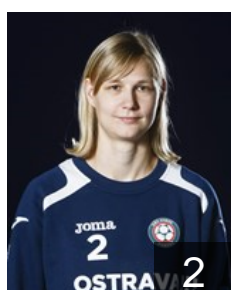

 CZE

Bartova Sabina

Position:
Place of birth: Ostrava
Date of birth: 15.09.1992
Height: 181 cm

 CZE

Belohoubkova Adela

Position: Left Wing
Place of birth: Ostrava
Date of birth: 08.02.1995
Height: -

 CZE

Chovancova Tereza

Position: Line Player
Place of birth: Ostrava
Date of birth: 24.06.1995
Height: 174 cm

 CZE

Dolakova Marketa

Position:
Place of birth: Plzen
Date of birth: 21.06.1989
Height: 180 cm

 CZE

Hrbkova Michaela

Position: Right Back
Place of birth: Olomouc
Date of birth: 14.07.1987
Height: 170 cm

 CZE

Leskova Alena

Position:
Place of birth: Ostrava
Date of birth: 15.01.1986
Height: 167 cm

 SVK

Minarcikova Eva

Position: Line Player
Place of birth:
Date of birth: 03.07.1992
Height: -

 CZE

Mylkova Barbora