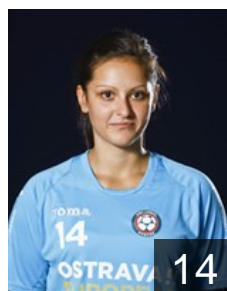

 CZE

Leskova Alena

Position:
Place of birth: Ostrava
Date of birth: 15.01.1986
Height: 167 cm

 SVK

Minarcikova Eva

Position: Line Player
Place of birth:
Date of birth: 03.07.1992
Height: -

 CZE

Mylkova Barbora

Position:
Place of birth: Ostrava
Date of birth: 17.07.1990
Height: 171 cm

 CZE

Polachova Diana

Position: Left Back
Place of birth: Karvina
Date of birth: 08.09.1993
Height: 182 cm

 CZE

Poznarova Pavla

Position: Left Back
Place of birth: Zlin
Date of birth: 26.09.1986
Height: 181 cm

 SVK

Rehtorisova Alzbeta

Position: Right Wing
Place of birth: Myjava
Date of birth: 05.11.1988
Height: -

CLUB COMPETITIONS - DELEGATION LIST

Women's European Cup - Challenge Cup 2013/14

 CZE DHC Sokol Poruba - Players