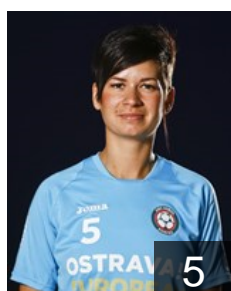

 CZE

Bartova Sabina

Position:
Place of birth: Ostrava
Date of birth: 15.09.1992
Height: 181 cm

 CZE

Belohoubkova Adela

Position: Left Wing
Place of birth: Ostrava
Date of birth: 08.02.1995
Height: -

 CZE

Chovancova Tereza

Position: Line Player
Place of birth: Ostrava
Date of birth: 24.06.1995
Height: 174 cm

 CZE

Dolakova Marketa

Position:
Place of birth: Plzen
Date of birth: 21.06.1989
Height: 180 cm

 CZE

Hrbkova Michaela

Position: Right Back
Place of birth: Olomouc
Date of birth: 14.07.1987
Height: 170 cm

 CZE

Leskova Alena

Position:
Place of birth: Ostrava
Date of birth: 15.01.1986
Height: 167 cm

 SVK

Minarcikova Eva

Position: Line Player
Place of birth:
Date of birth: 03.07.1992
Height: -

 CZE

Mylkova Barbora