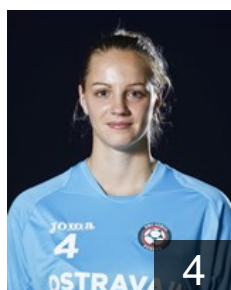

Position: Line Player
Place of birth: Ostrava
Date of birth: 24.06.1995
Height: 174 cm

 CZE

Dolakova Marketa

Position:
Place of birth: Plzen
Date of birth: 21.06.1989
Height: 180 cm

 CZE

Hrbkova Michaela

Position: Right Back
Place of birth: Olomouc
Date of birth: 14.07.1987
Height: 170 cm

 CZE

Leskova Alena

Position:
Place of birth: Ostrava
Date of birth: 15.01.1986
Height: 167 cm

 SVK

Minarcikova Eva

Position: Line Player
Place of birth:
Date of birth: 03.07.1992
Height: -

 CZE

Mylkova Barbora

Position:
Place of birth: Ostrava
Date of birth: 17.07.1990
Height: 171 cm

 CZE

Polachova Diana

Position: Left Back
Place of birth: Karvina
Date of birth: 08.09.1993
Height: 182 cm

 CZE

Poznarova Pavla

Position: Left Back
Place of birth: Zlin
Date of birth: 26.09.1986
Height: 181 cm

 SVK

Rehtorisova Alzbeta

Position: Right Wing
Place of birth: Myjava
Date of birth: 05.11.1988
Height: -

CLUB COMPETITIONS - DELEGATION LIST

Women's European Cup - Challenge Cup 2013/14

 CZE DHC Sokol Poruba - Players