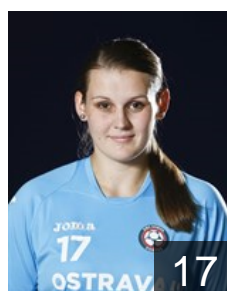

 CZE

Bartova Sabina

Position:
Place of birth: Ostrava
Date of birth: 15.09.1992
Height: 181 cm

 CZE

Belohoubkova Adela

Position: Left Wing
Place of birth: Ostrava
Date of birth: 08.02.1995
Height: -

 CZE

Chovancova Tereza

Position: Line Player
Place of birth: Ostrava
Date of birth: 24.06.1995
Height: 174 cm

 CZE

Dolakova Marketa

Position:
Place of birth: Plzen
Date of birth: 21.06.1989
Height: 180 cm

 CZE

Hrbkova Michaela

Position: Right Back
Place of birth: Olomouc
Date of birth: 14.07.1987
Height: 170 cm

 CZE

Leskova Alena

Position:
Place of birth: Ostrava
Date of birth: 15.01.1986
Height: 167 cm

 SVK

Minarcikova Eva

Position: Line Player
Place of birth:
Date of birth: 03.07.1992
Height: -

 CZE

Mylkova Barbora