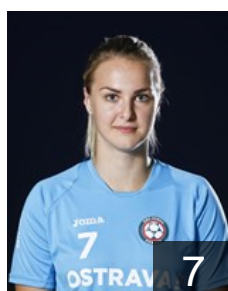

 SVK

Rehtorisova Alzbeta

Position: Right Wing
Place of birth: Myjava
Date of birth: 05.11.1988
Height: -

CLUB COMPETITIONS - DELEGATION LIST

Women's European Cup - Challenge Cup 2013/14

 CZE DHC Sokol Poruba - Players

SVK

Revajova Maria

Position: Left Wing
Place of birth: Trstena
Date of birth: 22.12.1991
Height: 170 cm

CZE

Rohackova Lenka

Position:
Place of birth: Ostrava
Date of birth: 16.04.1992
Height: -

CZE

Steffanova Jana

Position: Left Wing
Place of birth: Turnov
Date of birth: 26.12.1988
Height: 172 cm

CZE

Svirakova Leona

Position: Right Back
Place of birth: Zlín
Date of birth: 05.09.1991
Height: 168 cm

SVK

Tomasechova Diana