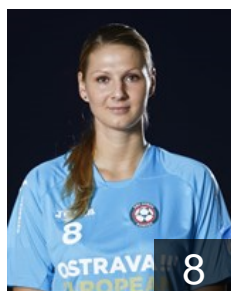

Position: Line Player
Place of birth: Ostrava
Date of birth: 24.06.1995
Height: 174 cm

 CZE

Dolakova Marketa

Position:
Place of birth: Plzen
Date of birth: 21.06.1989
Height: 180 cm

 CZE

Hrbkova Michaela

Position: Right Back
Place of birth: Olomouc
Date of birth: 14.07.1987
Height: 170 cm

 CZE

Leskova Alena

Position:
Place of birth: Ostrava
Date of birth: 15.01.1986
Height: 167 cm

 SVK

Minarcikova Eva

Position: Line Player
Place of birth:
Date of birth: 03.07.1992
Height: -

 CZE

Mylkova Barbora

Position:
Place of birth: Ostrava
Date of birth: 17.07.1990
Height: 171 cm

 CZE

Polachova Diana

Position: Left Back
Place of birth: Karvina
Date of birth: 08.09.1993
Height: 182 cm

 CZE

Poznarova Pavla

Position: Left Back
Place of birth: Zlin
Date of birth: 26.09.1986
Height: 181 cm

 SVK

Rehtorisova Alzbeta

Position: Right Wing
Place of birth: Myjava
Date of birth: 05.11.1988
Height: -

CLUB COMPETITIONS - DELEGATION LIST

Women's European Cup - Challenge Cup 2013/14

 CZE DHC Sokol Poruba - Players