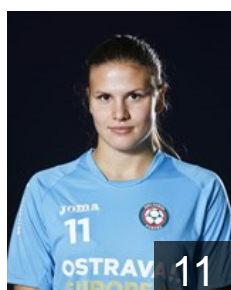

CLUB COMPETITIONS - DELEGATION LIST

Women's European Cup - Challenge Cup 2013/14

 CZE DHC Sokol Poruba - Players

 CZE

Adamkova Petra

Position: Line Player
Place of birth: Ostrava
Date of birth: 21.06.1991
Height: -

 CZE

Bartova Sabina

Position:
Place of birth: Ostrava
Date of birth: 15.09.1992
Height: 181 cm

 CZE

Belohoubkova Adela

Position: Left Wing
Place of birth: Ostrava
Date of birth: 08.02.1995
Height: -

 CZE

Chovancova Tereza