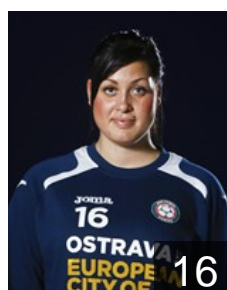

 CZE

Bartova Sabina

Position:
Place of birth: Ostrava
Date of birth: 15.09.1992
Height: 181 cm

 CZE

Belohoubkova Adela

Position: Left Wing
Place of birth: Ostrava
Date of birth: 08.02.1995
Height: -

 CZE

Chovancova Tereza