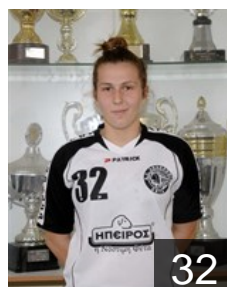

CLUB COMPETITIONS - DELEGATION LIST

Women's European Cup - Challenge Cup 2013/14

 GRE Anagennisi Artas - Players

 GRE

Balafa Vaia

Position:
Place of birth: Arta
Date of birth: 30.09.1988
Height: 168 cm

 GRE

Dimitriou Sofia

Position:
Place of birth: Arta
Date of birth: 19.11.1980
Height: 168 cm

 GRE

Dimou Yonka

Position:
Place of birth: Sofia
Date of birth: 25.04.1968
Height: 173 cm

 GRE

Grouba Dorothea

Position: Line Player
Place of birth: Arta
Date of birth: 21.02.1995
Height: 168 cm

 CYP

Ioannou Vaso

Position: Left Wing
Place of birth: Larnaka
Date of birth: 09.05.1984
Height: 170 cm

 GRE

Koliou Anastasia

Position: Left Back
Place of birth: Arta
Date of birth: 07.02.1998
Height: 169 cm

 GRE

Matarona Nafsika Maria Eliza

Position: Right Wing
Place of birth: Veroia
Date of birth: 16.11.1994
Height: 168 cm

 GRE

Mavromati Vasiliki

Position:
Place of birth: Arta
Date of birth: 20.06.1990
Height: 170 cm