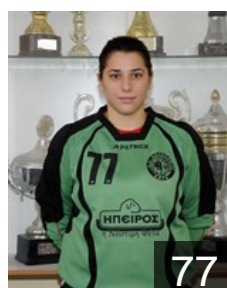

Dimitriou Sofia

Position:
Place of birth: Arta
Date of birth: 19.11.1980
Height: 168 cm

 GRE

Dimou Yonka

Position:
Place of birth: Sofia
Date of birth: 25.04.1968
Height: 173 cm

 GRE

Grouba Dorothea

Position: Line Player
Place of birth: Arta
Date of birth: 21.02.1995
Height: 168 cm

 CYP

Ioannou Vaso

Position: Left Wing
Place of birth: Larnaka
Date of birth: 09.05.1984
Height: 170 cm

 GRE

Koliou Anastasia

Position: Left Back
Place of birth: Arta
Date of birth: 07.02.1998
Height: 169 cm

 GRE

Matarona Nafsika Maria Eliza

Position: Right Wing
Place of birth: Veroia
Date of birth: 16.11.1994
Height: 168 cm

 GRE

Mavromati Vasiliki

Position:
Place of birth: Arta
Date of birth: 20.06.1990
Height: 170 cm