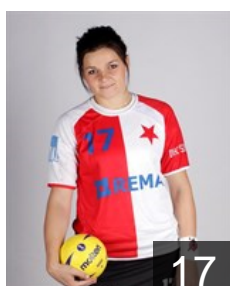

CZE
Kutlvasrova Hana
Position: Back
Place of birth:
Date of birth: 28.09.1989
Height: 176 cm