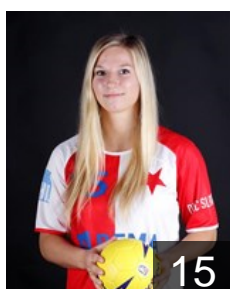

CLUB COMPETITIONS - DELEGATION LIST

Women's European Cup - Challenge Cup 2013/14

 CZE DHC Slavia Praha - Players

 CZE
Chmelarova Tereza
Position: Wing
Place of birth: Kyjov
Date of birth: 22.01.1984
Height: 172 cm

 CZE
Hlavova Pavlina
Position:
Place of birth:
Date of birth: 03.07.1987
Height: -

 CZE
Jackova Eliska
Position: Back
Place of birth:
Date of birth: 10.06.1994
Height: -

 CZE
Janouskova Barbora
Position: Back
Place of birth:
Date of birth: 28.05.1992
Height: -