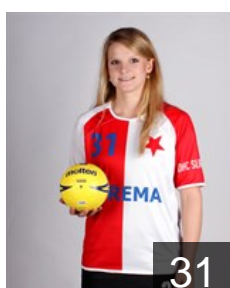

CLUB COMPETITIONS - DELEGATION LIST

Women's European Cup - Challenge Cup 2013/14

 CZE DHC Slavia Praha - Players

 CZE
Chmelarova Tereza
Position: Wing
Place of birth: Kyjov
Date of birth: 22.01.1984
Height: 172 cm

 CZE
Hlavova Pavlina
Position:
Place of birth:
Date of birth: 03.07.1987
Height: -

 CZE
Jackova Eliska
Position: Back
Place of birth:
Date of birth: 10.06.1994
Height: -

 CZE
Janouskova Barbora
Position: Back
Place of birth:
Date of birth: 28.05.1992
Height: -