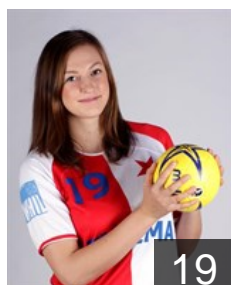

 CZE
Knedlikova Jana
Position: Wing
Place of birth:
Date of birth: 22.06.1989
Height: 167 cm

 CZE
Kordovska Kamila
Position: Back
Place of birth:
Date of birth: 04.12.1997
Height: -

 CZE
Kudlackova Petra
Position:
Place of birth:
Date of birth: 17.10.1994
Height: -

 CZE
Kutlvasrova Hana
Position: Back
Place of birth:
Date of birth: 28.09.1989
Height: 176 cm

 CZE
Palasova Nikola
Position: Back
Place of birth:
Date of birth: 09.01.1993
Height: -

CLUB COMPETITIONS - DELEGATION LIST

Women's European Cup - Challenge Cup 2013/14

 CZE DHC Slavia Praha - Players

 CZE

Pokorna Tereza

Position: Back
Place of birth:
Date of birth: 28.05.1994
Height: -

 SVK

Rajnohova Monika

Position: Back
Place of birth: Zilina
Date of birth: 26.05.1993
Height: 173 cm