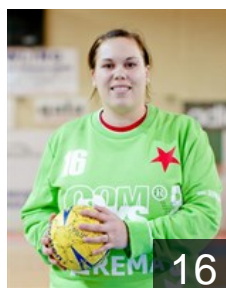

CLUB COMPETITIONS - DELEGATION LIST

Women's European Cup - Challenge Cup 2013/14

 CZE DHC Slavia Praha - Players

 CZE
Chmelarova Tereza
Position: Wing
Place of birth: Kyjov
Date of birth: 22.01.1984
Height: 172 cm