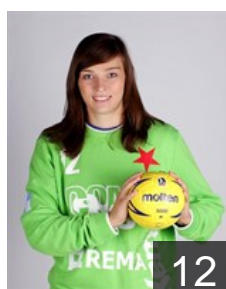

 CZE
Kutlvasrova Hana
Position: Back
Place of birth:
Date of birth: 28.09.1989
Height: 176 cm

 CZE
Palasova Nikola
Position: Back
Place of birth:
Date of birth: 09.01.1993
Height: -

CLUB COMPETITIONS - DELEGATION LIST

Women's European Cup - Challenge Cup 2013/14

 CZE DHC Slavia Praha - Players

 CZE

Pokorna Tereza

Position: Back
Place of birth:
Date of birth: 28.05.1994
Height: -

 SVK

Rajnohova Monika

Position: Back
Place of birth: Zilina
Date of birth: 26.05.1993
Height: 173 cm

 CZE

Rezlerova Veronika

Position: Line Player
Place of birth:
Date of birth: 06.03.1991
Height: -

 CZE

Satrapová Lucie

Position:
Place of birth:
Date of birth: 03.07.1989
Height: 183 cm

 SVK

Sedlackova Kristina