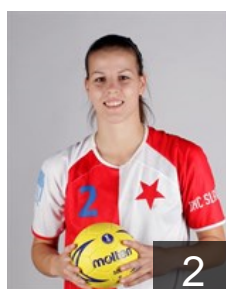

CLUB COMPETITIONS - DELEGATION LIST

Women's European Cup - Challenge Cup 2013/14

 CZE DHC Slavia Praha - Players

 CZE
Chmelarova Tereza
Position: Wing
Place of birth: Kyjov
Date of birth: 22.01.1984
Height: 172 cm

 CZE
Hlavova Pavlina
Position:
Place of birth:
Date of birth: 03.07.1987
Height: -

 CZE
Jackova Eliska
Position: Back
Place of birth:
Date of birth: 10.06.1994
Height: -

 CZE
Janouskova Barbora
Position: Back
Place of birth:
Date of birth: 28.05.1992
Height: -