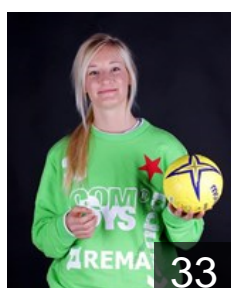

 CZE
Kutlvasrova Hana
Position: Back
Place of birth:
Date of birth: 28.09.1989
Height: 176 cm

 CZE
Palasova Nikola
Position: Back
Place of birth:
Date of birth: 09.01.1993
Height: -

CLUB COMPETITIONS - DELEGATION LIST

Women's European Cup - Challenge Cup 2013/14

 CZE DHC Slavia Praha - Players

 CZE

Pokorna Tereza

Position: Back
Place of birth:
Date of birth: 28.05.1994
Height: -

 SVK

Rajnohova Monika

Position: Back
Place of birth: Zilina
Date of birth: 26.05.1993
Height: 173 cm

 CZE

Rezlerova Veronika

Position: Line Player
Place of birth:
Date of birth: 06.03.1991
Height: -

 CZE

Satrapová Lucie

Position:
Place of birth:
Date of birth: 03.07.1989
Height: 183 cm

 SVK

Sedlackova Kristina

Position:
Place of birth:
Date of birth: 02.09.1993
Height: 178 cm

 CZE

Selucka Dominika

Position: Line Player
Place of birth: SVK
Date of birth: 13.12.1987
Height: 175 cm

 CZE

Stellnerova Alena

Position: Line Player
Place of birth:
Date of birth: 22.08.1989
Height: 170 cm