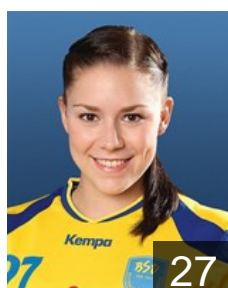

GER

Ritter Sina

Position: Left Wing
Place of birth: Kassel
Date of birth: 08.02.1993
Height: 169 cm