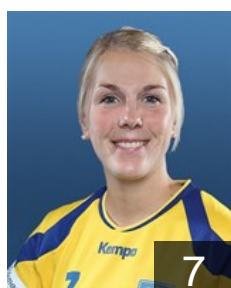

 GER

**Ammann Julia**

Position: Right Wing  
Place of birth: Überlingen /  
Date of birth: 28.04.1994  
Height: 172 cm

 GER

**Bülau Randy**

Position:  
Place of birth: Flensburg  
Date of birth: 24.11.1981  
Height: 168 cm

 GER

**de Beer Stefanie**

Position: Right Wing  
Place of birth: Berlin  
Date of birth: 19.12.1988  
Height: 178 cm

 NED

**Deen Marcella**

Position: Line Player  
Place of birth: Heemskerk  
Date of birth: 19.06.1988  
Height: -

 GER

**Ex Katja**

Position:  
Place of birth: Rostock  
Date of birth: 21.04.1985  
Height: 175 cm

 GER

**Fischer Lone**

Position: Left Wing  
Place of birth: Schleswig  
Date of birth: 08.09.1988  
Height: 165 cm