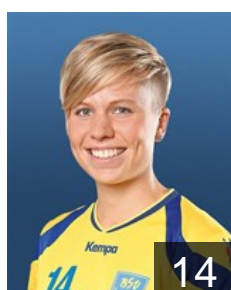

GER

Gubernatis Friederike

Position: Right Back
Place of birth: Hamburg
Date of birth: 01.04.1988
Height: 177 cm