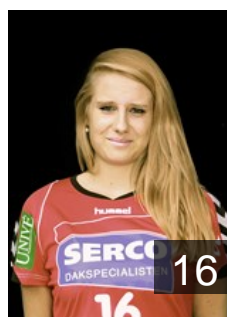

NED

Van Leeuwen Roos Elise

Position: Back
Place of birth: Amsterdam
Date of birth: 23.01.1997
Height: -