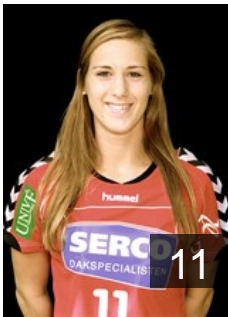

18

14

 NED

Nijboer Yara Maria

Position: Back
Place of birth: Deventer
Date of birth: 17.09.1992
Height: 173 cm

 NED

Oosterveld Marion

Position: Wing
Place of birth: Zwolle
Date of birth: 21.03.1993
Height: 169 cm

17

7

 NED

Pavkovic Ana

Position: Wing
Place of birth: Rotterdam
Date of birth: 28.10.1995
Height: -

CLUB COMPETITIONS - DELEGATION LIST

Women's European Cup - Cup Winners' Cup 2013/14

 **NED** Morrenhof Jansen Dalfsen - Players

 **NED**

Ros Alineke

Position: Wing
Place of birth: Tilburg
Date of birth: 17.06.1995
Height: 180 cm

 **NED**

Schoenaker Myrthe

Position: Back
Place of birth: Olst
Date of birth: 01.06.1992
Height: 176 cm

 **NED**