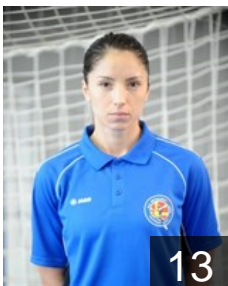

CLUB COMPETITIONS - DELEGATION LIST

Women's European Cup - Cup Winners' Cup 2013/14

 MKD WHC Metalurg - Players

 MKD
Andrejeva Tanja
Position:
Place of birth: Skopje
Date of birth: 17.06.1978
Height: 175 cm

 MKD
Antikj Natasha
Position:
Place of birth: Skopje
Date of birth: 01.09.1993
Height: 177 cm

 MKD
Bajramoska Mirjeta
Position: Left Back
Place of birth: Bitola
Date of birth: 22.11.1984
Height: 179 cm

 MKD
Belevska Andrea
Position: Right Back
Place of birth: Kichevo
Date of birth: 03.01.1994
Height: 175 cm

 MKD
Gjorgjevikj Natasha
Position: Line Player
Place of birth: Kumanovo
Date of birth: 12.02.1986
Height: 179 cm