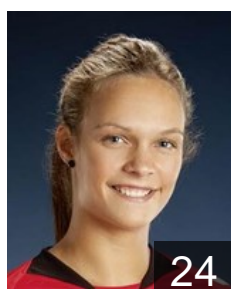

 AUT
Logvin Kristina
Position: Back
Place of birth:
Date of birth: 18.05.1995
Height: -

 GER
Münch Mandy
Position:
Place of birth: Wuppertal
Date of birth: 22.03.1991
Height: 177 cm

 GER
Münch Sandra
Position: Back
Place of birth: Wuppertal
Date of birth: 22.03.1991
Height: 173 cm