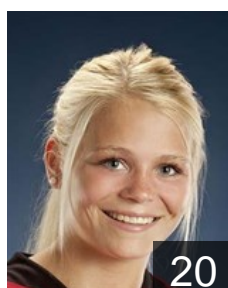

Position: Wing
Place of birth: Schwelm
Date of birth: 22.01.1996
Height: -

GER

Jochin Anne

Position: Back
Place of birth: Neubrandenburg
Date of birth: 04.03.1985
Height: 174 cm

19

GER

Jörgens Jennifer

Position: Left Wing
Place of birth: Wermelskirchen
Date of birth: 11.06.1993
Height: 164 cm