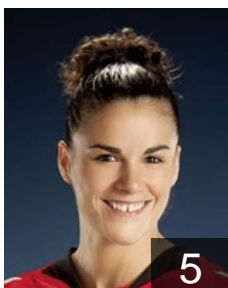

13

NED

Comans Desiree

Position: Line Player
Place of birth: Geleen
Date of birth: 13.01.1986
Height: -

22

ESP

Egozkue Extremado Naiara

Position: Left Wing
Place of birth: Pamplona
Date of birth: 21.10.1983
Height: 173 cm

5

GER

Fabisch Melina

Position: Right Back
Place of birth:
Date of birth: 07.09.1992
Height: 176 cm

GER

Fehr Vanessa

Position:
Place of birth:
Date of birth: 13.09.1997
Height: -

GER