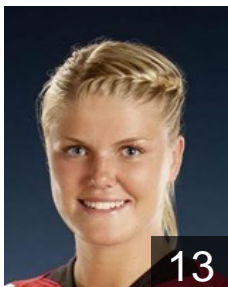

CLUB COMPETITIONS - DELEGATION LIST

Women's European Cup - EHF Cup 2013/14

GER TSV Bayer 04 - Werksellen - Players

GER

Adams Pia

Position: Left Back
Place of birth: Leverkusen
Date of birth: 07.01.1996
Height: 179 cm

13

NED

Comans Desiree

Position: Line Player
Place of birth: Geleen
Date of birth: 13.01.1986
Height: -

22

ESP

Egozkue Extremado Naiara

Position: Left Wing
Place of birth: Pamplona
Date of birth: 21.10.1983
Height: 173 cm

5

GER

Fabisch Melina

Position: Right Back
Place of birth:
Date of birth: 07.09.1992
Height: 176 cm

GER

Fehr Vanessa

Position:
Place of birth:
Date of birth: 13.09.1997
Height: -

GER