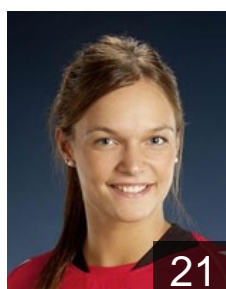

Position: Wing
Place of birth: Schwelm
Date of birth: 22.01.1996
Height: -

GER

Jochin Anne

Position: Back
Place of birth: Neubrandenburg
Date of birth: 04.03.1985
Height: 174 cm

19

GER

Jörgens Jennifer

Position: Left Wing
Place of birth: Wermelskirchen
Date of birth: 11.06.1993
Height: 164 cm

 AUT
Logvin Kristina
Position: Back
Place of birth:
Date of birth: 18.05.1995
Height: -

 GER
Münch Mandy
Position:
Place of birth: Wuppertal
Date of birth: 22.03.1991
Height: 177 cm

 GER
Münch Sandra
Position: Back
Place of birth: Wuppertal
Date of birth: 22.03.1991
Height: 173 cm