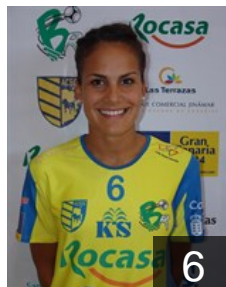

ESP

Rodriguez Rodriguez A.

Position: Right Back
Place of birth: Las Palmas
Date of birth: 09.11.1993
Height: 175 cm