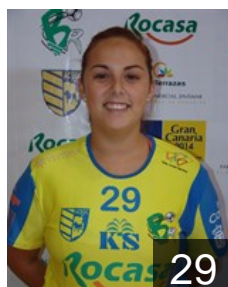

 ESP
Alvarez Hernandez Yoselin

Position: Line Player
Place of birth: Las Palmas
Date of birth: 26.10.1992
Height: 166 cm

 GUI
Diallo Diallo Bintou

Position: Right Wing
Place of birth: Conacry
Date of birth: 01.01.1997
Height: 162 cm

 ESP
Falcon Gonzalez Melania

Position: Right Wing
Place of birth: Las Palmas
Date of birth: 27.04.1992
Height: 160 cm

 ESP
Gonzalez Mendez Maria

Position:
Place of birth: Tejina
Date of birth: 04.02.1987
Height: 165 cm

 ESP
Gonzalez Navarro Lisania

Position: Left Wing
Place of birth: Las Palmas
Date of birth: 16.02.1993
Height: 170 cm

 ESP
Gonzalez Pena Adriana

Position:
Place of birth: Las Palmas
Date of birth: 18.07.1992
Height: 160 cm