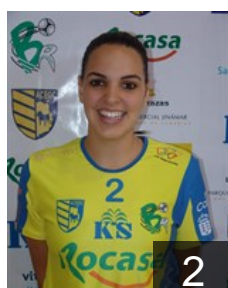

 ESP
Falcon Gonzalez Melania

Position: Right Wing
Place of birth: Las Palmas
Date of birth: 27.04.1992
Height: 160 cm

 ESP
Gonzalez Mendez Maria

Position:
Place of birth: Tejina
Date of birth: 04.02.1987
Height: 165 cm

 ESP
Gonzalez Navarro Lisania

Position: Left Wing
Place of birth: Las Palmas
Date of birth: 16.02.1993
Height: 170 cm

 ESP
Gonzalez Pena Adriana

Position:
Place of birth: Las Palmas
Date of birth: 18.07.1992
Height: 160 cm