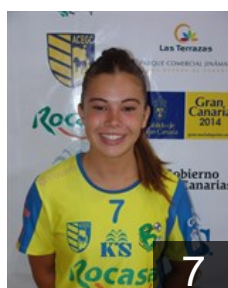

 ESP
Gonzalez Navarro Lisania

Position: Left Wing
Place of birth: Las Palmas
Date of birth: 16.02.1993
Height: 170 cm

 ESP
Gonzalez Pena Adriana

Position:
Place of birth: Las Palmas
Date of birth: 18.07.1992
Height: 160 cm

 ESP
Guedes Suarez Patricia

Position: Line Player
Place of birth: Las Palmas
Date of birth: 24.03.1995
Height: 175 cm

 ESP
Lopez Hernandez Davinia

Position: Left Back
Place of birth: Las Palmas
Date of birth: 07.01.1982
Height: 167 cm

 ESP
Lujan Suarez Maria

Position: Left Back
Place of birth: Las Palmas
Date of birth: 21.11.1988
Height: 169 cm

 ESP
Navarro Gimenez Silvia

Position:
Place of birth: Valencia
Date of birth: 20.03.1979
Height: 170 cm