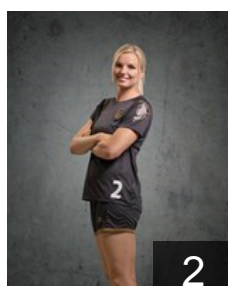

 DEN

Friis Nanna

Position: Left Back
Place of birth: Esbjerg
Date of birth: 08.01.1989
Height: 182 cm

 DEN

Grundtvig Anna Blyme

Position: Left Wing
Place of birth: Copenhagen
Date of birth: 27.09.1995
Height: 165 cm

 DEN

Hansen Christina Nimand

Position:
Place of birth: Copenhagen
Date of birth: 15.12.1982
Height: 182 cm

 DEN

Haurum Christina

Position: Line Player
Place of birth: Frederiksberg
Date of birth: 09.02.1989
Height: 180 cm

 DEN

Holmsgaard Pernille Holst

Position: Left Back
Place of birth: Pandrup
Date of birth: 06.09.1984
Height: 184 cm

 DEN

Johansen Malene

Position: Right Wing
Place of birth: Lolland
Date of birth: 19.01.1990
Height: 166 cm

 DEN

Krogshede Christina

Position:
Place of birth: Kobenhavn
Date of birth: 04.11.1981
Height: 173 cm

 DEN

Lykkegaard Maria Schmidt

Position: Line Player
Place of birth: Copenhagen
Date of birth: 27.02.1996
Height: 172 cm