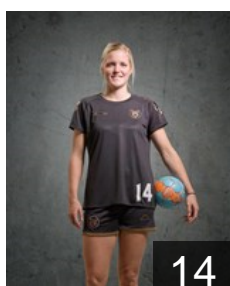

 DEN

Søby Søs Simone

Position:
Place of birth: Aalborg
Date of birth: 11.03.1991
Height: 186 cm

 DEN

Specht Cecilie Vistisen

Position: Right Back
Place of birth: Copenhagen
Date of birth: 19.11.1996
Height: 180 cm

 DEN

Sylvest Ida Karoline

Position: Right Back
Place of birth: Gentofte
Date of birth: 13.06.1990
Height: 175 cm

 DEN

Touray Maria Josephine

Position: Right Wing
Place of birth: Arhus
Date of birth: 06.10.1979
Height: 168 cm