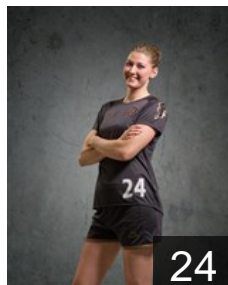

DEN

Pedersen Marianne Bonde

Position: Line Player
Place of birth: Skjern
Date of birth: 25.06.1984
Height: 184 cm