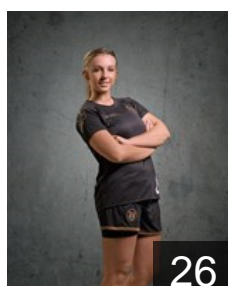

 DEN

Holmsgaard Pernille Holst

Position: Left Back
Place of birth: Pandrup
Date of birth: 06.09.1984
Height: 184 cm

 DEN

Johansen Malene

Position: Right Wing
Place of birth: Lolland
Date of birth: 19.01.1990
Height: 166 cm

 DEN

Krogshede Christina

Position:
Place of birth: Kobenhavn
Date of birth: 04.11.1981
Height: 173 cm

 DEN

Lykkegaard Maria Schmidt

Position: Line Player
Place of birth: Copenhagen
Date of birth: 27.02.1996
Height: 172 cm

 DEN

Nielsen Nadia De Zoete

Position: Right Wing
Place of birth: Egedal
Date of birth: 14.08.1995
Height: 175 cm

CLUB COMPETITIONS - DELEGATION LIST

Women's European Cup - EHF Cup 2013/14

 DEN København Håndbold - Players