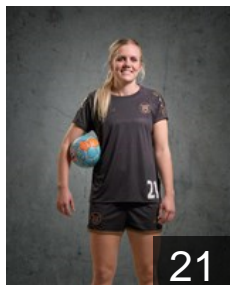

 DEN

Krogshede Christina

Position:
Place of birth: Kobenhavn
Date of birth: 04.11.1981
Height: 173 cm

 DEN

Lykkegaard Maria Schmidt

Position: Line Player
Place of birth: Copenhagen
Date of birth: 27.02.1996
Height: 172 cm

 DEN

Nielsen Nadia De Zoete

Position: Right Wing
Place of birth: Egedal
Date of birth: 14.08.1995
Height: 175 cm

CLUB COMPETITIONS - DELEGATION LIST

Women's European Cup - EHF Cup 2013/14

 DEN København Håndbold - Players