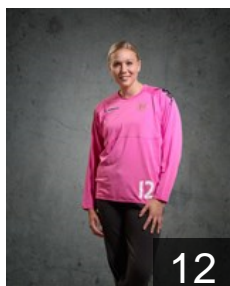

CLUB COMPETITIONS - DELEGATION LIST

Women's European Cup - EHF Cup 2013/14

 DEN København Håndbold - Players

 DEN

Augustesen Mie

Position: Left Wing
Place of birth: Randers
Date of birth: 19.07.1988
Height: 179 cm

 DEN

Bloch-Sørensen S.

Position: Right Back
Place of birth: Frederiksbeg
Date of birth: 19.05.1986
Height: 180 cm

 DEN

Elm Christina

Position:
Place of birth: Greve
Date of birth: 16.06.1995
Height: 187 cm

 DEN

Friis Nanna

Position: Left Back
Place of birth: Esbjerg
Date of birth: 08.01.1989
Height: 182 cm

 DEN

Grundtvig Anna Blyme

Position: Left Wing
Place of birth: Copenhagen
Date of birth: 27.09.1995
Height: 165 cm