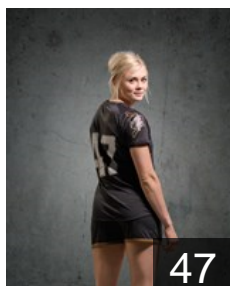

 DEN

Nielsen Nadia De Zoete

Position: Right Wing
Place of birth: Egedal
Date of birth: 14.08.1995
Height: 175 cm

CLUB COMPETITIONS - DELEGATION LIST

Women's European Cup - EHF Cup 2013/14

 DEN København Håndbold - Players

 DEN

Pedersen Anne Mette

Position: Right Wing
Place of birth: Galten
Date of birth: 25.10.1992
Height: -

 DEN

Pedersen Marianne Bonde

Position: Line Player
Place of birth: Skjern
Date of birth: 25.06.1984
Height: 184 cm