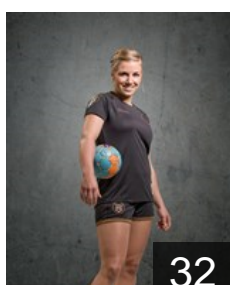

 DEN

Friis Nanna

Position: Left Back
Place of birth: Esbjerg
Date of birth: 08.01.1989
Height: 182 cm

 DEN

Grundtvig Anna Blyme

Position: Left Wing
Place of birth: Copenhagen
Date of birth: 27.09.1995
Height: 165 cm

 DEN

Hansen Christina Nimand

Position:
Place of birth: Copenhagen
Date of birth: 15.12.1982
Height: 182 cm

 DEN

Haurum Christina

Position: Line Player
Place of birth: Frederiksberg
Date of birth: 09.02.1989
Height: 180 cm

 DEN

Holmsgaard Pernille Holst

Position: Left Back
Place of birth: Pandrup
Date of birth: 06.09.1984
Height: 184 cm

 DEN

Johansen Malene

Position: Right Wing
Place of birth: Lolland
Date of birth: 19.01.1990
Height: 166 cm

 DEN

Nielsen Nadia De Zoete

Position: Right Wing
Place of birth: Egedal
Date of birth: 14.08.1995
Height: 175 cm

CLUB COMPETITIONS - DELEGATION LIST

Women's European Cup - EHF Cup 2013/14

 DEN København Håndbold - Players