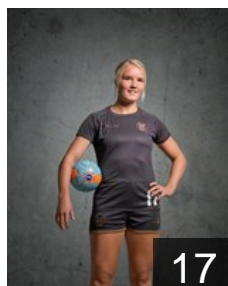

DEN

Petersen Simone Spur

Position: Left Back
Place of birth: Guldborgsund
Date of birth: 10.03.1994
Height: 172 cm