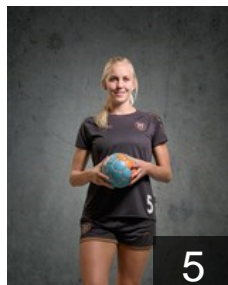

CLUB COMPETITIONS - DELEGATION LIST

Women's European Cup - EHF Cup 2013/14

 DEN København Håndbold - Players

 DEN

Augustesen Mie

Position: Left Wing
Place of birth: Randers
Date of birth: 19.07.1988
Height: 179 cm

 DEN

Bloch-Sørensen S.

Position: Right Back
Place of birth: Frederiksbeg
Date of birth: 19.05.1986
Height: 180 cm

 DEN

Elm Christina

Position:
Place of birth: Greve
Date of birth: 16.06.1995
Height: 187 cm

 DEN

Friis Nanna

Position: Left Back
Place of birth: Esbjerg
Date of birth: 08.01.1989
Height: 182 cm

 DEN

Grundtvig Anna Blyme

Position: Left Wing
Place of birth: Copenhagen
Date of birth: 27.09.1995
Height: 165 cm