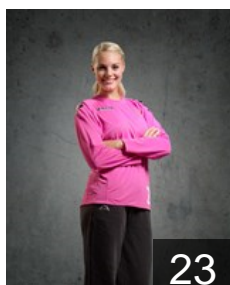

 DEN

Pedersen Signe Sjölund

Position:
Place of birth: Roskilde
Date of birth: 12.06.1992
Height: 176 cm

 DEN

Petersen Simone Spur

Position: Left Back
Place of birth: Guldborgsund
Date of birth: 10.03.1994
Height: 172 cm