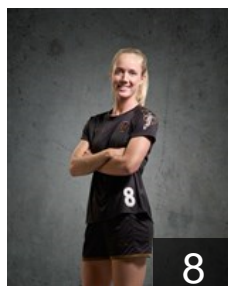

 DEN

Bloch-Sørensen S.

Position: Right Back
Place of birth: Frederiksbeg
Date of birth: 19.05.1986
Height: 180 cm

 DEN

Elm Christina

Position:
Place of birth: Greve
Date of birth: 16.06.1995
Height: 187 cm

 DEN

Friis Nanna

Position: Left Back
Place of birth: Esbjerg
Date of birth: 08.01.1989
Height: 182 cm

 DEN

Grundtvig Anna Blyme

Position: Left Wing
Place of birth: Copenhagen
Date of birth: 27.09.1995
Height: 165 cm