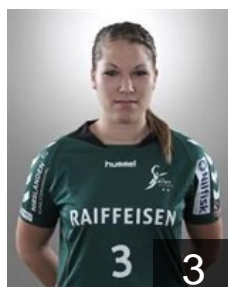

## Schlachter Fabia

Position:  
Place of birth: -  
Date of birth: 13.05.1996  
Height: 175 cm

 SUI

## Schlachter Marina

Position: Left Back  
Place of birth: -  
Date of birth: 30.09.1993  
Height: 178 cm

 SUI

## Schnyder Andrina

Position: Right Back  
Place of birth: -  
Date of birth: 27.10.1995  
Height: -

 SUI