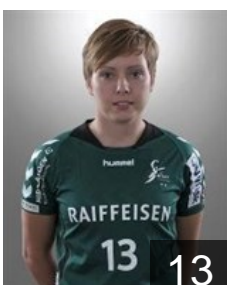

 SUI

**Dokovic Sladana**

Position:  
Place of birth:  
Date of birth: 22.07.1995  
Height: -

 SUI

**Emery Tatjana**

Position: Line Player  
Place of birth: -  
Date of birth: 30.11.1994  
Height: -

 GBR

**Fudge Kathryn Louise**

Position: Left Back  
Place of birth: Bury  
Date of birth: 10.11.1989  
Height: 183 cm

 MNE

**Goranovic Andjela**

Position: Right Wing  
Place of birth: Niksic  
Date of birth: 24.09.1994  
Height: 170 cm

 SUI

**Heini Tatjana**

Position: Left Wing  
Place of birth: Z  
Date of birth: 28.06.1992  
Height: -

 FIN

**Hurmerinta Anne**

Position: Right Wing  
Place of birth: Pälkäne  
Date of birth: 29.07.1979  
Height: 162 cm