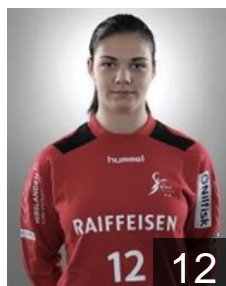

# CLUB COMPETITIONS - DELEGATION LIST

Women's European Cup - EHF Cup 2013/14

 SUI LC Brühl Handball - Players

 GER

**Beier Vanessa**

Position:  
Place of birth: Rothenburg o.T.  
Date of birth: 11.09.1986  
Height: 183 cm

 AUT

**Bösch Amanda**

Position: Left Back  
Place of birth: Lustenau  
Date of birth: 28.06.1991  
Height: 176 cm

 AUT

**Bösch Tamara**

Position: Right Back  
Place of birth: Lustenau  
Date of birth: 05.06.1989  
Height: 174 cm

 SUI

**Dokovic Sladana**

Position:  
Place of birth:  
Date of birth: 22.07.1995  
Height: -

 SUI

**Emery Tatjana**

Position: Line Player  
Place of birth: -  
Date of birth: 30.11.1994  
Height: -

 GBR

**Fudge Kathryn Louise**