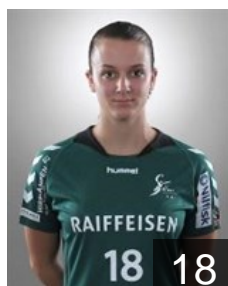

## Schnyder Andrina

Position: Right Back  
Place of birth: -  
Date of birth: 27.10.1995  
Height: -

 SUI

## Ussia Laura

Position: Line Player  
Place of birth: Chur  
Date of birth: 01.09.1992  
Height: 167 cm

 AUT

## Vulovic Sara

Position:  
Place of birth: Arbon  
Date of birth: 11.07.1993  
Height: 171 cm

 SUI