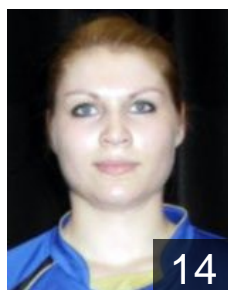

## Boons Fien

Position: Right Wing  
Place of birth: Diest  
Date of birth: 23.06.1990  
Height: 164 cm

19

 FRA