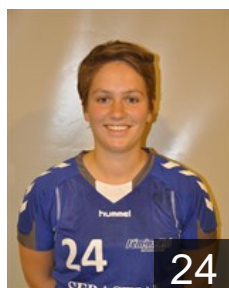

CLUB COMPETITIONS - DELEGATION LIST

Women's European Cup - EHF Cup 2013/14

BEL *Femina Vise - Players*

BEL

Michel Laura

Position: Right Wing
Place of birth: EUPEN
Date of birth: 08.12.1991
Height: 168 cm