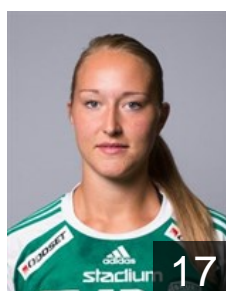

SWE

Södren Jenny

Position: Line Player
Place of birth: Norrtälje
Date of birth: 23.08.1994
Height: -