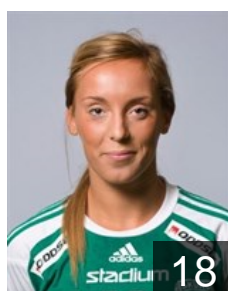

## Claesson Linnea

Position: Right Back  
Place of birth: Norrköping  
Date of birth: 31.01.1992  
Height: 179 cm

 SWE

## Daglund Hanna Karin

Position:  
Place of birth: Västerås  
Date of birth: 03.04.1994  
Height: -

 SWE

## Hampf Vendela

Position:  
Place of birth: Gustavsberg  
Date of birth: 21.04.1995  
Height: -

 SWE

## Hawia-Svensson Emma

Position: Right Wing  
Place of birth: Mariefred  
Date of birth: 10.12.1990  
Height: 171 cm

 SWE