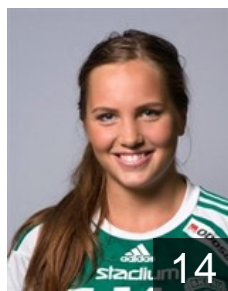

SWE

Claesson Linnea

Position: Right Back
Place of birth: Norrköping
Date of birth: 31.01.1992
Height: 179 cm