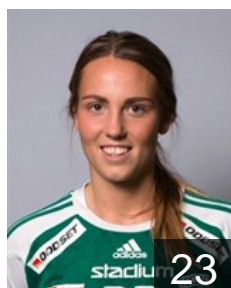

CLUB COMPETITIONS - DELEGATION LIST

Women's European Cup - EHF Cup 2013/14

SWE Skuru IK - Players

SWE

Östlund Madeleine

Position: Line Player
Place of birth: Nacka
Date of birth: 03.12.1992
Height: 175 cm