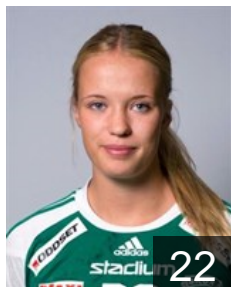

CLUB COMPETITIONS - DELEGATION LIST

Women's European Cup - EHF Cup 2013/14

SWE Skuru IK - Players

SWE

Ahlen Hanna

Position: Back
Place of birth: Västerås
Date of birth: 18.02.1994
Height: -