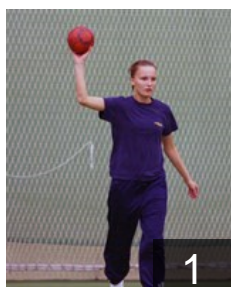

ISL

Einarsdottir Sunneva

Position:
Place of birth: Reykjavik
Date of birth: 03.01.1990
Height: 170 cm