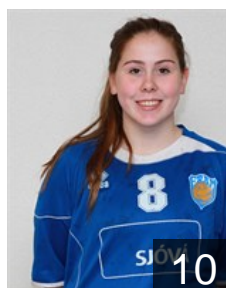

## Sigurdardottir Gudrun Jenny

Position: Line Player  
Place of birth: Reykjavík  
Date of birth: 06.12.1996  
Height: 173 cm

 ISL