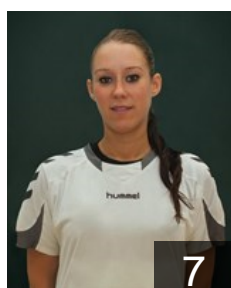

11

 POL

Darmaszek Malgorzata

Position: Right Back
Place of birth: Kutno
Date of birth: 11.11.1989
Height: 173 cm

14

 ROU

Draghici Doris Iuliana

Position:
Place of birth: Brasov
Date of birth: 05.08.1989
Height: 169 cm

9

 FRA

Duboc Aurore

Position:
Place of birth: Santa Maria
Date of birth: 10.12.1987
Height: 168 cm

87

 HUN

Ekler Klaudia

Position: Left Wing
Place of birth: Zalaegerszeg
Date of birth: 22.01.1987
Height: 171 cm

7

 MLT

Friggieri Mathilde

Position: Line Player
Place of birth: Pieta
Date of birth: 19.03.1989
Height: 160 cm

5

CLUB COMPETITIONS - DELEGATION LIST

Women's European Cup - EHF Cup 2013/14

GBR Olympia HC - Players