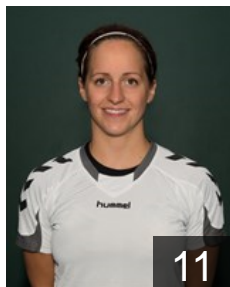

7

 MLT

Friggieri Mathilde

Position: Line Player
Place of birth: Pieta
Date of birth: 19.03.1989
Height: 160 cm

5

CLUB COMPETITIONS - DELEGATION LIST

Women's European Cup - EHF Cup 2013/14

GBR Olympia HC - Players

CZE

Hlavsova Anna

Position: Right Wing
Place of birth: Prague
Date of birth: 26.09.1987
Height: 168 cm

11

GBR

Knott Annaleigh

Position: Right Wing
Place of birth: Warrington
Date of birth: 07.03.1994
Height: 170 cm