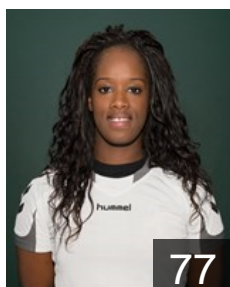

POR

Moreno Solange

Position:
Place of birth: Lisbon
Date of birth: 18.08.1991
Height: 169 cm

77