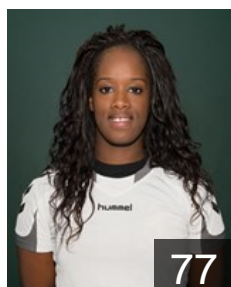

POR

Moreno Solange

Position:
Place of birth: Lisbon
Date of birth: 18.08.1991
Height: 169 cm

77