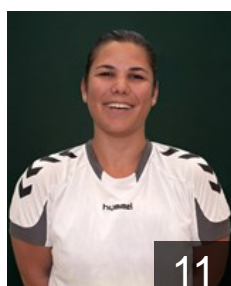

HUN

Brezovai-Stanbury Dora

Position: Left Wing
Place of birth: Szentes
Date of birth: 02.07.1986
Height: 163 cm

11