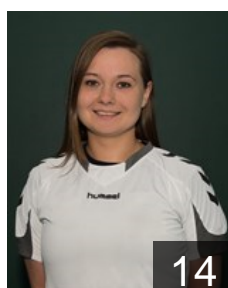

26

 LAT

Baikova Anna

Position:
Place of birth: Riga
Date of birth: 18.03.1992
Height: 166 cm

87

 POR

Borges Solange

Position: Line Player
Place of birth: Lisbon
Date of birth: 09.04.1993
Height: 165 cm

20

 FRA

Bourkab Linda

Position:
Place of birth: Cannes
Date of birth: 08.12.1989
Height: 170 cm

10

 HUN

Brezovai-Stanbury Dora

Position: Left Wing
Place of birth: Szentes
Date of birth: 02.07.1986
Height: 163 cm

11

 POL

Darmaszek Malgorzata

Position: Right Back
Place of birth: Kutno
Date of birth: 11.11.1989
Height: 173 cm

14

 ROU

Draghici Doris Iuliana

Position:
Place of birth: Brasov
Date of birth: 05.08.1989
Height: 169 cm