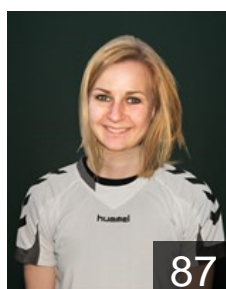

26

 LAT

Baikova Anna

Position:
Place of birth: Riga
Date of birth: 18.03.1992
Height: 166 cm

87

 POR

Borges Solange

Position: Line Player
Place of birth: Lisbon
Date of birth: 09.04.1993
Height: 165 cm