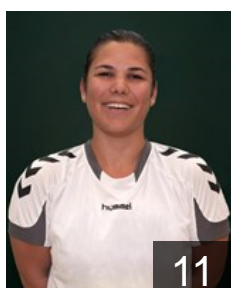

HUN

Brezovai-Stanbury Dora

Position: Left Wing
Place of birth: Szentes
Date of birth: 02.07.1986
Height: 163 cm

11