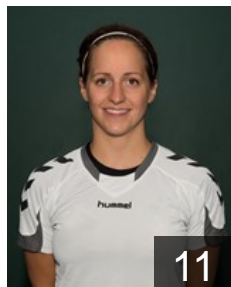

7

 MLT

Friggieri Mathilde

Position: Line Player
Place of birth: Pieta
Date of birth: 19.03.1989
Height: 160 cm

5

CLUB COMPETITIONS - DELEGATION LIST

Women's European Cup - EHF Cup 2013/14

GBR Olympia HC - Players

CZE

Hlavsova Anna

Position: Right Wing
Place of birth: Prague
Date of birth: 26.09.1987
Height: 168 cm

11

GBR

Knott Annaleigh

Position: Right Wing
Place of birth: Warrington
Date of birth: 07.03.1994
Height: 170 cm