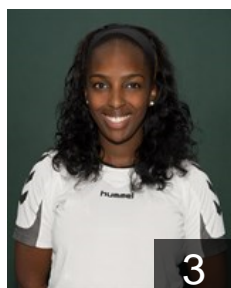

CLUB COMPETITIONS - DELEGATION LIST

Women's European Cup - EHF Cup 2013/14

 GBR Olympia HC - Players

 POR

Almeida Carina

Position: Left Wing
Place of birth: Lisbon
Date of birth: 10.07.1992
Height: 166 cm

3

 SWE

Andersson Helen

Position: Left Wing
Place of birth: Stenungsund
Date of birth: 09.11.1989
Height: 161 cm

17

 AUS

Antonucci Luisa

Position: Line Player
Place of birth: Melbourne
Date of birth: 29.01.1989
Height: 163 cm