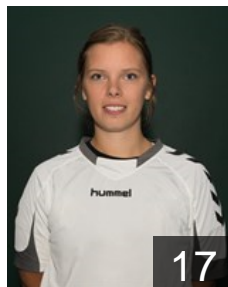

CLUB COMPETITIONS - DELEGATION LIST

Women's European Cup - EHF Cup 2013/14

 GBR Olympia HC - Players

 POR

Almeida Carina

Position: Left Wing
Place of birth: Lisbon
Date of birth: 10.07.1992
Height: 166 cm

3

 SWE

Andersson Helen

Position: Left Wing
Place of birth: Stenungsund
Date of birth: 09.11.1989
Height: 161 cm

17

 AUS

Antonucci Luisa

Position: Line Player
Place of birth: Melbourne
Date of birth: 29.01.1989
Height: 163 cm

26

 LAT

Baikova Anna

Position:
Place of birth: Riga
Date of birth: 18.03.1992
Height: 166 cm

87

 POR

Borges Solange

Position: Line Player
Place of birth: Lisbon
Date of birth: 09.04.1993
Height: 165 cm