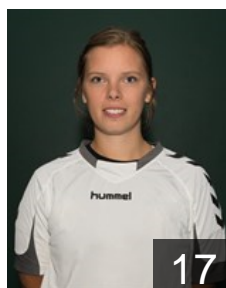

CLUB COMPETITIONS - DELEGATION LIST

Women's European Cup - EHF Cup 2013/14

 GBR Olympia HC - Players

 POR

Almeida Carina

Position: Left Wing
Place of birth: Lisbon
Date of birth: 10.07.1992
Height: 166 cm

3

 SWE

Andersson Helen

Position: Left Wing
Place of birth: Stenungsund
Date of birth: 09.11.1989
Height: 161 cm

17

 AUS

Antonucci Luisa

Position: Line Player
Place of birth: Melbourne
Date of birth: 29.01.1989
Height: 163 cm

26

 LAT

Baikova Anna

Position:
Place of birth: Riga
Date of birth: 18.03.1992
Height: 166 cm

87

 POR

Borges Solange

Position: Line Player
Place of birth: Lisbon
Date of birth: 09.04.1993
Height: 165 cm