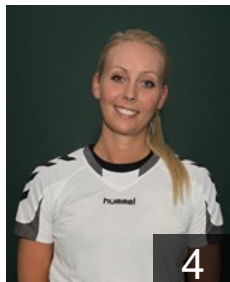

CLUB COMPETITIONS - DELEGATION LIST

Women's European Cup - EHF Cup 2013/14

GBR Olympia HC - Players

Left Club

NOR

Jenssen Malnes Ida

Position: Left Back

Place of birth: Svolvær

Date of birth: 25.12.1984

Height: 177 cm

Left Club on 07.01.2014