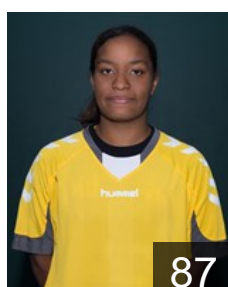

11

 POL

Darmaszek Malgorzata

Position: Right Back
Place of birth: Kutno
Date of birth: 11.11.1989
Height: 173 cm

14

 ROU

Draghici Doris Iuliana

Position:
Place of birth: Brasov
Date of birth: 05.08.1989
Height: 169 cm

9

 FRA

Duboc Aurore

Position:
Place of birth: Santa Maria
Date of birth: 10.12.1987
Height: 168 cm

87

 HUN

Ekler Klaudia

Position: Left Wing
Place of birth: Zalaegerszeg
Date of birth: 22.01.1987
Height: 171 cm

7

 MLT

Friggieri Mathilde

Position: Line Player
Place of birth: Pieta
Date of birth: 19.03.1989
Height: 160 cm

5

CLUB COMPETITIONS - DELEGATION LIST

Women's European Cup - EHF Cup 2013/14

GBR Olympia HC - Players