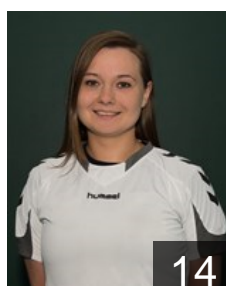

26

 LAT

Baikova Anna

Position:
Place of birth: Riga
Date of birth: 18.03.1992
Height: 166 cm

87

 POR

Borges Solange

Position: Line Player
Place of birth: Lisbon
Date of birth: 09.04.1993
Height: 165 cm

20

 FRA

Bourkab Linda

Position:
Place of birth: Cannes
Date of birth: 08.12.1989
Height: 170 cm

10

 HUN

Brezovai-Stanbury Dora

Position: Left Wing
Place of birth: Szentes
Date of birth: 02.07.1986
Height: 163 cm

11

 POL

Darmaszek Malgorzata

Position: Right Back
Place of birth: Kutno
Date of birth: 11.11.1989
Height: 173 cm

14

 ROU

Draghici Doris Iuliana

Position:
Place of birth: Brasov
Date of birth: 05.08.1989
Height: 169 cm