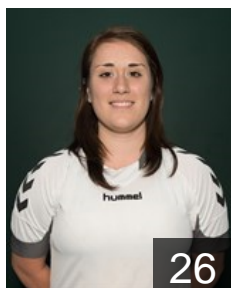

CLUB COMPETITIONS - DELEGATION LIST

Women's European Cup - EHF Cup 2013/14

 GBR Olympia HC - Players

 POR

Almeida Carina

Position: Left Wing
Place of birth: Lisbon
Date of birth: 10.07.1992
Height: 166 cm

3

 SWE

Andersson Helen

Position: Left Wing
Place of birth: Stenungsund
Date of birth: 09.11.1989
Height: 161 cm

17

 AUS

Antonucci Luisa

Position: Line Player
Place of birth: Melbourne
Date of birth: 29.01.1989
Height: 163 cm

26

 LAT

Baikova Anna

Position:
Place of birth: Riga
Date of birth: 18.03.1992
Height: 166 cm

87

 POR

Borges Solange

Position: Line Player
Place of birth: Lisbon
Date of birth: 09.04.1993
Height: 165 cm