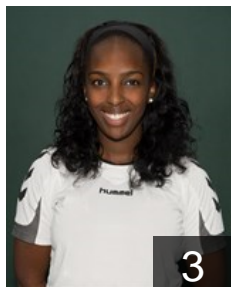

CLUB COMPETITIONS - DELEGATION LIST

Women's European Cup - EHF Cup 2013/14

 GBR Olympia HC - Players

 POR

Almeida Carina

Position: Left Wing
Place of birth: Lisbon
Date of birth: 10.07.1992
Height: 166 cm

3

 SWE

Andersson Helen

Position: Left Wing
Place of birth: Stenungsund
Date of birth: 09.11.1989
Height: 161 cm

17

 AUS

Antonucci Luisa

Position: Line Player
Place of birth: Melbourne
Date of birth: 29.01.1989
Height: 163 cm