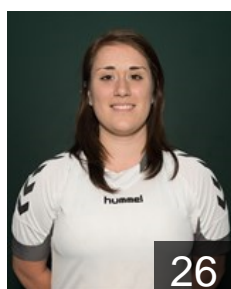

CLUB COMPETITIONS - DELEGATION LIST

Women's European Cup - EHF Cup 2013/14

 GBR Olympia HC - Players

 POR

Almeida Carina

Position: Left Wing
Place of birth: Lisbon
Date of birth: 10.07.1992
Height: 166 cm

3

 SWE

Andersson Helen

Position: Left Wing
Place of birth: Stenungsund
Date of birth: 09.11.1989
Height: 161 cm

17

 AUS

Antonucci Luisa

Position: Line Player
Place of birth: Melbourne
Date of birth: 29.01.1989
Height: 163 cm

26

 LAT

Baikova Anna

Position:
Place of birth: Riga
Date of birth: 18.03.1992
Height: 166 cm

87

 POR

Borges Solange

Position: Line Player
Place of birth: Lisbon
Date of birth: 09.04.1993
Height: 165 cm