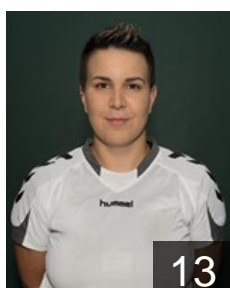

12

POR

Moreno Solange

Position:
Place of birth: Lisbon
Date of birth: 18.08.1991
Height: 169 cm

77

NOR

Ovstebo Naess Sunniva

Position: Left Back
Place of birth: Strod Island
Date of birth: 14.04.1992
Height: 173 cm

23

SRB

Simovic Jovana

Position: Line Player
Place of birth: Kragujevac
Date of birth: 28.06.1984
Height: 168 cm

13

ROU

Surubaru Diana Andreea

Position:
Place of birth: Bacau
Date of birth: 14.01.1989
Height: 172 cm