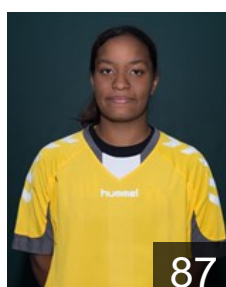

11

 POL

Darmaszek Malgorzata

Position: Right Back
Place of birth: Kutno
Date of birth: 11.11.1989
Height: 173 cm

14

 ROU

Draghici Doris Iuliana

Position:
Place of birth: Brasov
Date of birth: 05.08.1989
Height: 169 cm

9

 FRA

Duboc Aurore

Position:
Place of birth: Santa Maria
Date of birth: 10.12.1987
Height: 168 cm

87

 HUN

Ekler Klaudia

Position: Left Wing
Place of birth: Zalaegerszeg
Date of birth: 22.01.1987
Height: 171 cm

7

 MLT

Friggieri Mathilde

Position: Line Player
Place of birth: Pieta
Date of birth: 19.03.1989
Height: 160 cm

5

CLUB COMPETITIONS - DELEGATION LIST

Women's European Cup - EHF Cup 2013/14

GBR Olympia HC - Players