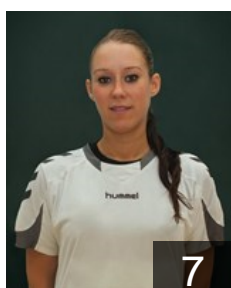

11

 POL

Darmaszek Malgorzata

Position: Right Back
Place of birth: Kutno
Date of birth: 11.11.1989
Height: 173 cm

14

 ROU

Draghici Doris Iuliana

Position:
Place of birth: Brasov
Date of birth: 05.08.1989
Height: 169 cm

9

 FRA

Duboc Aurore

Position:
Place of birth: Santa Maria
Date of birth: 10.12.1987
Height: 168 cm

87

 HUN

Ekler Klaudia

Position: Left Wing
Place of birth: Zalaegerszeg
Date of birth: 22.01.1987
Height: 171 cm

7

 MLT

Friggieri Mathilde

Position: Line Player
Place of birth: Pieta
Date of birth: 19.03.1989
Height: 160 cm

5

CLUB COMPETITIONS - DELEGATION LIST

Women's European Cup - EHF Cup 2013/14

GBR Olympia HC - Players