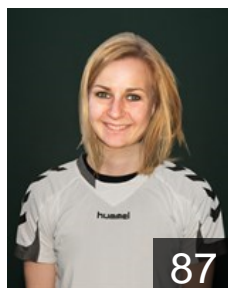

 SWE

Andersson Helen

Position: Left Wing
Place of birth: Stenungsund
Date of birth: 09.11.1989
Height: 161 cm

17

 AUS

Antonucci Luisa

Position: Line Player
Place of birth: Melbourne
Date of birth: 29.01.1989
Height: 163 cm

26

 LAT

Baikova Anna

Position:
Place of birth: Riga
Date of birth: 18.03.1992
Height: 166 cm

87

 POR

Borges Solange

Position: Line Player
Place of birth: Lisbon
Date of birth: 09.04.1993
Height: 165 cm