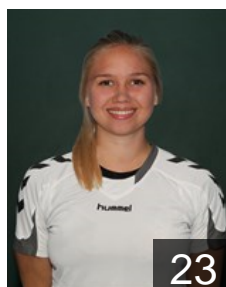

12

POR

Moreno Solange

Position:
Place of birth: Lisbon
Date of birth: 18.08.1991
Height: 169 cm

77

NOR

Ovstebo Naess Sunniva

Position: Left Back
Place of birth: Strod Island
Date of birth: 14.04.1992
Height: 173 cm

23

SRB

Simovic Jovana

Position: Line Player
Place of birth: Kragujevac
Date of birth: 28.06.1984
Height: 168 cm

13

ROU

Surubaru Diana Andreea

Position:
Place of birth: Bacau
Date of birth: 14.01.1989
Height: 172 cm