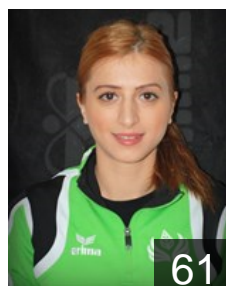

## Özel Senay

Position:  
Place of birth: ANKARA  
Date of birth: 21.05.1978  
Height: 165 cm

TUR

## Saltik Damla Döndü

Position: Right Wing  
Place of birth: ankara  
Date of birth: 23.03.1987  
Height: 165 cm

TUR