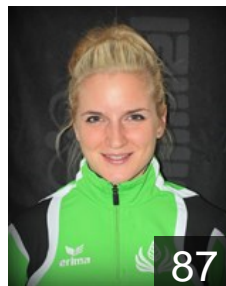

## Burlachenko Yaroslava

Position: Line Player  
Place of birth: Kiev  
Date of birth: 14.05.1992  
Height: 179 cm

TUR

## Göksel Gökce

Position: Left Back  
Place of birth: ANKARA  
Date of birth: 21.02.1986  
Height: 156 cm

TUR

## Kirdal Jale

Position: Left Back  
Place of birth: ANKARA  
Date of birth: 07.05.1986  
Height: 176 cm

CZE