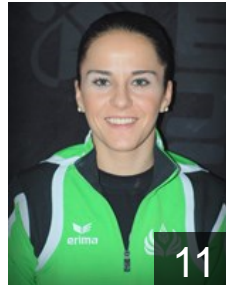

TUR

Akcicek Tugce

Position: Left Back
Place of birth: ANKARA
Date of birth: 31.07.1989
Height: 160 cm