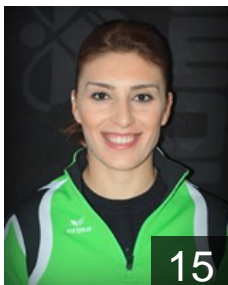

CLUB COMPETITIONS - DELEGATION LIST

Women's European Cup - EHF Cup 2013/14

WOMEN'S

TUR Cankaya Bel. Anka Spor K. - Players

TUR

Tasirer Funda

Position: Line Player
Place of birth: ANKARA
Date of birth: 07.06.1986
Height: 175 cm