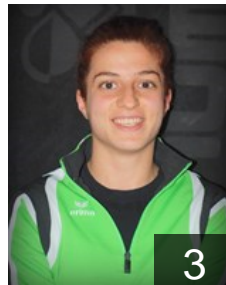

TUR

Göksel Gökce

Position: Left Back
Place of birth: ANKARA
Date of birth: 21.02.1986
Height: 156 cm