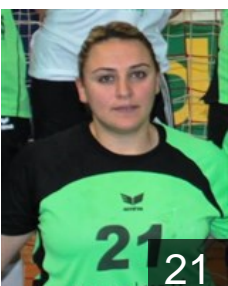

## Kurban Sidika

Position: Left Back  
Place of birth: adana  
Date of birth: 08.02.1985  
Height: 177 cm

TUR

## Özel Senay

Position:  
Place of birth: ANKARA  
Date of birth: 21.05.1978  
Height: 165 cm

TUR