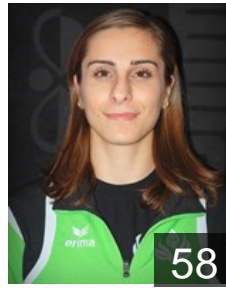

TUR

Arslan Sezen

Position:
Place of birth: ankara
Date of birth: 18.08.1991
Height: 186 cm