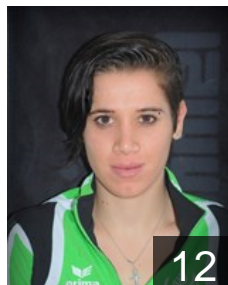

TUR

Ulucan Ayse Nejla

Position:
Place of birth: Istanbul
Date of birth: 04.04.1991
Height: 173 cm