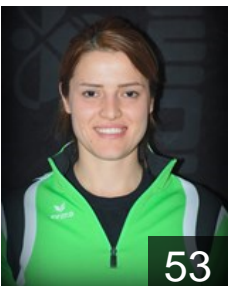

TUR

Kirdal Jale

Position: Left Back
Place of birth: ANKARA
Date of birth: 07.05.1986
Height: 176 cm