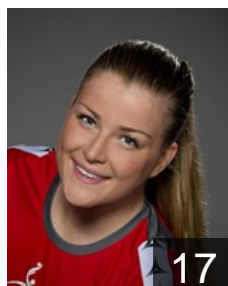

CLUB COMPETITIONS - DELEGATION LIST

Women's European Cup - EHF Cup 2013/14

 NOR Levanger HK - Players

 NOR
Arnfinnsdottir Nina
Position: Line Player
Place of birth: Moriana
Date of birth: 06.08.1984
Height: 181 cm

 NOR
Berget Silje Marie
Position: Wing
Place of birth: Harstad
Date of birth: 17.08.1981
Height: 157 cm

 NOR
Eidem Ane
Position: Back
Place of birth:
Date of birth: 21.01.1993
Height: 173 cm

 NOR
Eidem Vilde
Position: Back
Place of birth: Elnesvagen
Date of birth: 21.01.1993
Height: 176 cm

 MNE
Kazic Dusica
Position: Wing
Place of birth:
Date of birth: 20.07.1993
Height: 174 cm

 HUN
Laszlo Barbara
Position: Back
Place of birth:
Date of birth: 10.03.1990
Height: 167 cm

 NOR
Loken Hege
Position: Right Wing
Place of birth: Stranda
Date of birth: 31.08.1993
Height: 168 cm