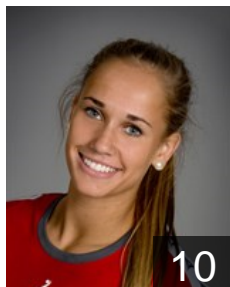

 MNE
Kazic Dusica
Position: Wing
Place of birth:
Date of birth: 20.07.1993
Height: 174 cm

 HUN
Laszlo Barbara
Position: Back
Place of birth:
Date of birth: 10.03.1990
Height: 167 cm

 NOR
Loken Hege
Position: Right Wing
Place of birth: Stranda
Date of birth: 31.08.1993
Height: 168 cm

 NOR
Lundmark Hansen L.
Position:
Place of birth: Arnes
Date of birth: 26.03.1979
Height: 176 cm

 NOR
Nygaard Julie
Position: Back
Place of birth:
Date of birth: 30.08.1996
Height: 180 cm

CLUB COMPETITIONS - DELEGATION LIST

Women's European Cup - EHF Cup 2013/14

 NOR Levanger HK - Players

 NOR
Richstad Rostad Christina
Position: Wing
Place of birth:
Date of birth: 10.10.1994
Height: 170 cm

 NOR
Sobstad Molid Mari Kristine
Position: Back
Place of birth:
Date of birth: 08.08.1990
Height: 178 cm