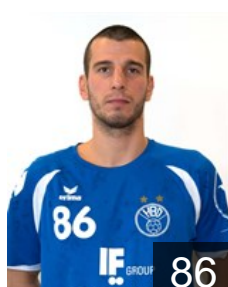

 LUX

Hippert Frank

Position:
Place of birth: Dudelange
Date of birth: 29.06.1995
Height: -
Weight: -

 SVK

Hummel Martin

Position: Left Back
Place of birth: Partianske
Date of birth: 28.03.1982
Height: 187 cm
Weight: 95 kg

 FRA

Jovicic Mladen

Position:
Place of birth: Bitola
Date of birth: 24.12.1982
Height: 194 cm
Weight: 101 kg

 LUX

Ley Dan

Position: Line Player
Place of birth: Luxembourg
Date of birth: 01.07.1982
Height: 193 cm
Weight: 100 kg

 POL

Masiak Lukasz

Position:
Place of birth: Elblag
Date of birth: 22.01.1986
Height: 189 cm
Weight: 90 kg

 LUX

Mauruschatt Dan

Position: Line Player
Place of birth: Dudelange
Date of birth: 30.12.1993
Height: 189 cm
Weight: 94 kg

 LUX

Molitor Mikel

Position: Left Wing
Place of birth: Dudelange
Date of birth: 08.01.1993
Height: -
Weight: -

CLUB COMPETITIONS - DELEGATION LIST

Men's European Cup - Challenge Cup 2013/14

 LUX HB Dudelange - Players