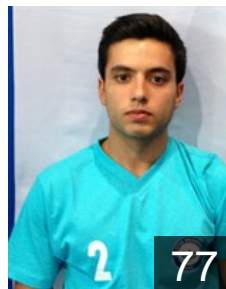

TUR

Özün Tolga

Position:
Place of birth: BURSA
Date of birth: 08.07.1996
Height: -
Weight: -