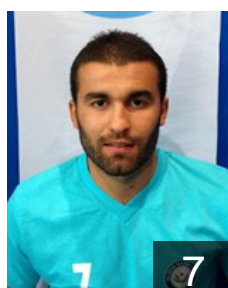

 **SRB**

Djordjevic Borko

Position: Right Back
Place of birth: BELGRAD
Date of birth: 08.04.1980
Height: 190 cm
Weight: 104 kg

 **UKR**

Dolenko Mykyta

Position: Left Wing
Place of birth: ZAPOROZHIYE
Date of birth: 13.03.1988
Height: 188 cm
Weight: 88 kg

 **TUR**

Erten Ismet

Position:
Place of birth: Edirne
Date of birth: 22.04.1989
Height: 180 cm
Weight: 74 kg

 **SRB**

Grk Boris

Position:
Place of birth: MOSTAR
Date of birth: 04.09.1985
Height: 195 cm
Weight: 105 kg

 **TUR**

Isildak Suayip

Position: Right Back
Place of birth: MUGLA
Date of birth: 25.11.1986
Height: 185 cm
Weight: 84 kg

 **TUR**

Kiziltas Erdinc

Position: Left Back
Place of birth: ORDU
Date of birth: 09.02.1988
Height: 197 cm
Weight: 100 kg