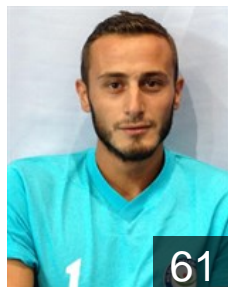

CLUB COMPETITIONS - DELEGATION LIST

Men's European Cup - Challenge Cup 2013/14

 **TUR Nilüfer BSK - Players**

 **TUR**

Aydin Aytekin

Position: Left Back
Place of birth: BURSA
Date of birth: 19.08.1996
Height: 186 cm
Weight: 75 kg

 **TUR**

Celik Cetin

Position: Right Wing
Place of birth: SAMSUN
Date of birth: 01.04.1987
Height: 180 cm
Weight: 70 kg

 **TUR**

Dagci Burak

Position: Left Wing
Place of birth: MUGLA
Date of birth: 20.06.1990
Height: 17300 cm
Weight: 75 kg

 **SRB**

Djordjevic Borko

Position: Right Back
Place of birth: BELGRAD
Date of birth: 08.04.1980
Height: 190 cm
Weight: 104 kg

 **UKR**

Dolenko Mykyta

Position: Left Wing
Place of birth: ZAPOROZHIYE
Date of birth: 13.03.1988
Height: 188 cm
Weight: 88 kg