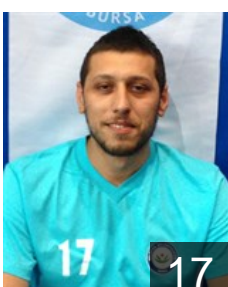

 **SRB**

Djordjevic Borko

Position: Right Back
Place of birth: BELGRAD
Date of birth: 08.04.1980
Height: 190 cm
Weight: 104 kg

 **UKR**

Dolenko Mykyta

Position: Left Wing
Place of birth: ZAPOROZHIYE
Date of birth: 13.03.1988
Height: 188 cm
Weight: 88 kg

 **TUR**

Erten Ismet

Position:
Place of birth: Edirne
Date of birth: 22.04.1989
Height: 180 cm
Weight: 74 kg

 **SRB**

Grk Boris

Position:
Place of birth: MOSTAR
Date of birth: 04.09.1985
Height: 195 cm
Weight: 105 kg

 **TUR**

Isildak Suayip

Position: Right Back
Place of birth: MUGLA
Date of birth: 25.11.1986
Height: 185 cm
Weight: 84 kg

 **TUR**

Kiziltas Erdinc

Position: Left Back
Place of birth: ORDU
Date of birth: 09.02.1988
Height: 197 cm
Weight: 100 kg