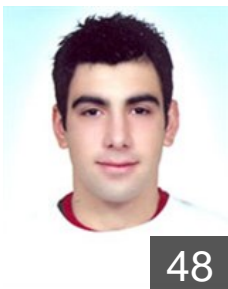

 **TUR**

Mutlu Melih

Position:
Place of birth: BURSA
Date of birth: 15.01.1991
Height: 18600 cm
Weight: 85 kg

CLUB COMPETITIONS - DELEGATION LIST

Men's European Cup - Challenge Cup 2013/14

 TUR Nilüfer BSK - Players

 TUR

Mutlu Ramazan

Position:
Place of birth: BURSA
Date of birth: 07.02.1995
Height: 185 cm
Weight: 80 kg

 TUR

Özcan Müjdat

Position: Line Player
Place of birth: TEKIRDAG
Date of birth: 19.10.1978
Height: 195 cm
Weight: 112 kg

 TUR

Öztürk Caglayan

Position: Line Player
Place of birth: Mugla
Date of birth: 05.01.1988
Height: 190 cm
Weight: 95 kg

 TUR

Özün Tolga

Position:
Place of birth: BURSA
Date of birth: 08.07.1996
Height: -
Weight: -