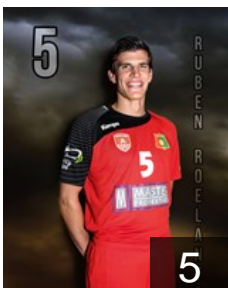

BEL

Roelants Ruben

Position:
Place of birth: Brasschaat (BEL)
Date of birth: 20.08.1990
Height: 186 cm
Weight: 77 kg