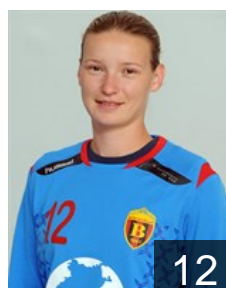

SRB

Dmitrovic Marina

Position: Right Back
Place of birth: Beograd
Date of birth: 23.03.1985
Height: 182 cm

ESP

Fernandez Molinos Begona

Position: Line Player
Place of birth: Vigo
Date of birth: 22.03.1980
Height: 183 cm

RUS

Khmyrova Tatiana

Position: Right Back
Place of birth: Volgograd
Date of birth: 06.02.1990
Height: 180 cm

MNE

Klikovac Andrea

Position: Right Back
Place of birth: Podgorica
Date of birth: 05.05.1991
Height: 174 cm

RUS

Kostiukova Ekaterina

Position: Right Wing
Place of birth: Volgograd
Date of birth: 24.01.1990
Height: 167 cm

SRB

Lekic Andrea

Position:
Place of birth: Beograd
Date of birth: 06.09.1987
Height: 178 cm

FRA

Leynaud A.

Position:
Place of birth: Aubenas
Date of birth: 02.05.1986
Height: 178 cm

SRB

Lojpur Marija

Position: Line Player
Place of birth: Kragujevac
Date of birth: 10.08.1983
Height: 179 cm

MKD

Nikolic Julija