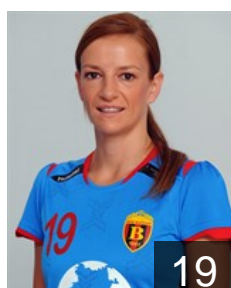

CRO

Zebic Maja

Position: Left Wing
Place of birth: Split
Date of birth: 30.05.1982
Height: 178 cm