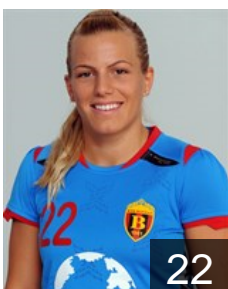

FRA

Dembele Siraba

Position: Left Wing
Place of birth: Dreux
Date of birth: 28.06.1986
Height: 172 cm

MNE

Djokic Ana

Position: Line Player
Place of birth: Arandelovac
Date of birth: 09.02.1979
Height: 169 cm

SRB

Dmitrovic Marina

Position: Right Back
Place of birth: Beograd
Date of birth: 23.03.1985
Height: 182 cm

ESP

Fernandez Molinos Begona

Position: Line Player
Place of birth: Vigo
Date of birth: 22.03.1980
Height: 183 cm

RUS

Khmyrova Tatiana

Position: Right Back
Place of birth: Volgograd
Date of birth: 06.02.1990
Height: 180 cm

MNE

Klikovac Andrea

Position: Right Back
Place of birth: Podgorica
Date of birth: 05.05.1991
Height: 174 cm

RUS

Kostiukova Ekaterina

Position: Right Wing
Place of birth: Volgograd
Date of birth: 24.01.1990
Height: 167 cm

SRB

Lekic Andrea

Position:
Place of birth: Beograd
Date of birth: 06.09.1987
Height: 178 cm

FRA