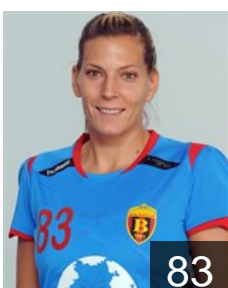

SRB

Dmitrovic Marina

Position: Right Back
Place of birth: Beograd
Date of birth: 23.03.1985
Height: 182 cm

ESP

Fernandez Molinos Begona

Position: Line Player
Place of birth: Vigo
Date of birth: 22.03.1980
Height: 183 cm

RUS

Khmyrova Tatiana

Position: Right Back
Place of birth: Volgograd
Date of birth: 06.02.1990
Height: 180 cm

MNE

Klikovac Andrea

Position: Right Back
Place of birth: Podgorica
Date of birth: 05.05.1991
Height: 174 cm

RUS

Kostiukova Ekaterina

Position: Right Wing
Place of birth: Volgograd
Date of birth: 24.01.1990
Height: 167 cm

SRB

Lekic Andrea

Position:
Place of birth: Beograd
Date of birth: 06.09.1987
Height: 178 cm

FRA

Leynaud A.

Position:
Place of birth: Aubenas
Date of birth: 02.05.1986
Height: 178 cm

SRB

Lojpur Marija

Position: Line Player
Place of birth: Kragujevac
Date of birth: 10.08.1983
Height: 179 cm

MKD

Nikolic Julija