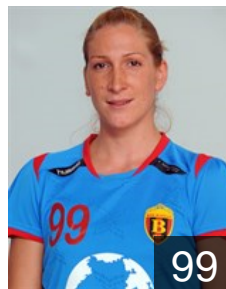

FRA

Dembele Siraba

Position: Left Wing
Place of birth: Dreux
Date of birth: 28.06.1986
Height: 172 cm

MNE

Djokic Ana

Position: Line Player
Place of birth: Arandelovac
Date of birth: 09.02.1979
Height: 169 cm

SRB

Dmitrovic Marina

Position: Right Back
Place of birth: Beograd
Date of birth: 23.03.1985
Height: 182 cm

ESP

Fernandez Molinos Begona

Position: Line Player
Place of birth: Vigo
Date of birth: 22.03.1980
Height: 183 cm

RUS

Khmyrova Tatiana

Position: Right Back
Place of birth: Volgograd
Date of birth: 06.02.1990
Height: 180 cm

MNE

Klikovac Andrea

Position: Right Back
Place of birth: Podgorica
Date of birth: 05.05.1991
Height: 174 cm

RUS

Kostiukova Ekaterina

Position: Right Wing
Place of birth: Volgograd
Date of birth: 24.01.1990
Height: 167 cm

SRB

Lekic Andrea

Position:
Place of birth: Beograd
Date of birth: 06.09.1987
Height: 178 cm

FRA