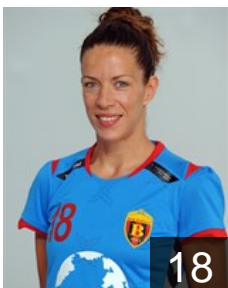

FRA

Dembele Siraba

Position: Left Wing
Place of birth: Dreux
Date of birth: 28.06.1986
Height: 172 cm

MNE

Djokic Ana

Position: Line Player
Place of birth: Arandelovac
Date of birth: 09.02.1979
Height: 169 cm

SRB

Dmitrovic Marina

Position: Right Back
Place of birth: Beograd
Date of birth: 23.03.1985
Height: 182 cm

ESP

Fernandez Molinos Begona

Position: Line Player
Place of birth: Vigo
Date of birth: 22.03.1980
Height: 183 cm

RUS

Khmyrova Tatiana

Position: Right Back
Place of birth: Volgograd
Date of birth: 06.02.1990
Height: 180 cm

MNE

Klikovac Andrea

Position: Right Back
Place of birth: Podgorica
Date of birth: 05.05.1991
Height: 174 cm

RUS

Kostiukova Ekaterina

Position: Right Wing
Place of birth: Volgograd
Date of birth: 24.01.1990
Height: 167 cm

SRB

Lekic Andrea

Position:
Place of birth: Beograd
Date of birth: 06.09.1987
Height: 178 cm

FRA