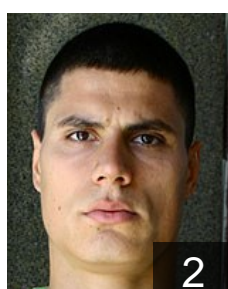

SRB
Dragicevic Milutin
Position: Line Player
Place of birth: Sabac
Date of birth: 21.04.1983
Height: 187 cm
Weight: 82 kg
Left Club on 14.01.2014