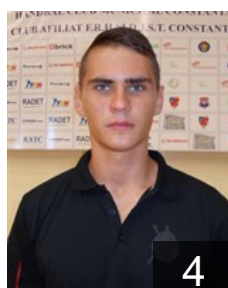

 ROU

**Buricea George Ionut**

Position: Left Wing  
Place of birth: Braila  
Date of birth: 01.08.1979  
Height: 179 cm  
Weight: 80 kg

 ROU

**Cristescu Albert Georgian**

Position: Line Player  
Place of birth: Moreni, DB  
Date of birth: 30.05.1992  
Height: 194 cm  
Weight: 97 kg

 ROU

**Csepregi Iuliu Alexandru**

Position: Left Back  
Place of birth: Baia Mare  
Date of birth: 28.03.1987  
Height: 195 cm  
Weight: 100 kg

 SRB

**Cutura Dalibor**

Position:  
Place of birth: Sombor  
Date of birth: 14.06.1975  
Height: 190 cm  
Weight: 91 kg

 ROU

**Halca Iulian**

Position: Right Back  
Place of birth: Slava Rusa, TL  
Date of birth: 22.02.1993  
Height: 188 cm  
Weight: 82 kg

 ROU

**Novanc Marius Ioan**

Position: Line Player  
Place of birth: Arad  
Date of birth: 08.11.1980  
Height: 194 cm  
Weight: 103 kg