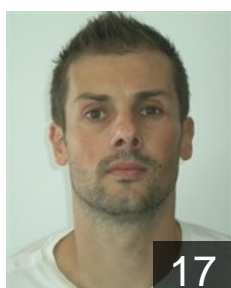

 MKD

**Angelovski Branislav**

Position:  
Place of birth: Bitola  
Date of birth: 21.02.1977  
Height: 192 cm  
Weight: 85 kg

 ROU

**Bucataru Alexandru Florin**

Position:  
Place of birth: Piatra Neamt  
Date of birth: 04.11.1995  
Height: -  
Weight: -

 ROU

**Buricea George Ionut**

Position: Left Wing  
Place of birth: Braila  
Date of birth: 01.08.1979  
Height: 179 cm  
Weight: 80 kg

 ROU

**Cristescu Albert Georgian**

Position: Line Player  
Place of birth: Moreni, DB  
Date of birth: 30.05.1992  
Height: 194 cm  
Weight: 97 kg

 ROU

**Csepregi Iuliu Alexandru**

Position: Left Back  
Place of birth: Baia Mare  
Date of birth: 28.03.1987  
Height: 195 cm  
Weight: 100 kg

 SRB

**Cutura Dalibor**

Position:  
Place of birth: Sombor  
Date of birth: 14.06.1975  
Height: 190 cm  
Weight: 91 kg

 ROU

**Simicu Alexandru Viorel**

Position: Left Back  
Place of birth: Timisoara  
Date of birth: 08.10.1988  
Height: 202 cm  
Weight: 96 kg