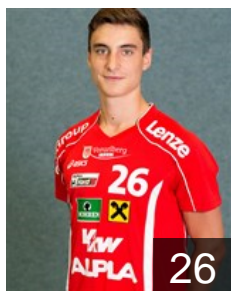

CLUB COMPETITIONS - DELEGATION LIST

Men's European Cup - VELUX EHF Champions League 2013/14

 AUT *Alpla HC Hard - Players*

 MNE

Doknic Golub

Position:
Place of birth: MUP R Srbije
Date of birth: 16.04.1982
Height: 195 cm
Weight: 100 kg

 AUT

Friede Bernd

Position: Back
Place of birth: Klagenfurt
Date of birth: 18.02.1980
Height: 191 cm
Weight: 90 kg

 AUT

Herburger Lukas

Position: Line Player
Place of birth: Bregenz
Date of birth: 19.12.1994
Height: -
Weight: -