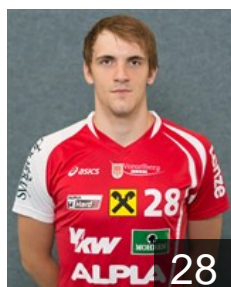

VELUX®

 AUT *Alpla HC Hard - Players*

SRB

Tanaskovic Marko

Position: Right Back
Place of birth: MUP R Srbije
Date of birth: 06.06.1985
Height: 200 cm
Weight: 95 kg

AUT

Weber Thomas

Position: Left Wing
Place of birth: Bregenz
Date of birth: 07.06.1987
Height: -
Weight: -

AUT

Wetzel Dominik

Position: Line Player
Place of birth: Bregenz
Date of birth: 16.06.1989
Height: 180 cm
Weight: 82 kg

AUT

Wüstner Frederik

Position: Back
Place of birth: Bregenz
Date of birth: 07.09.1992
Height: 191 cm
Weight: 86 kg

AUT

Zeiner Gerald

Position: Back
Place of birth: Krems/Donau
Date of birth: 28.06.1988
Height: 190 cm
Weight: 87 kg

AUT

Zivkovic Boris

Position: Right Back
Place of birth: Bregenz
Date of birth: 02.05.1992
Height: 195 cm
Weight: 90 kg