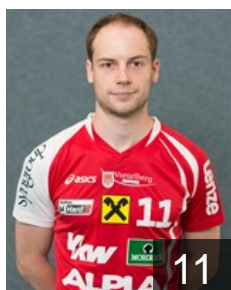

AUT

Jochum Michael

Position: Left Wing
Place of birth: Bregenz
Date of birth: 08.11.1985
Height: 181 cm
Weight: 70 kg