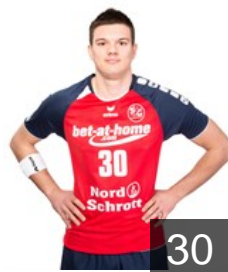

## Andersson Mattias

Position:   
Place of birth: Malmö  
Date of birth: 29.03.1978  
Height: 185 cm  
Weight: 93 kg

GER

## Blohme Lukas

Position: Right Wing  
Place of birth: Flensburg  
Date of birth: 07.11.1994  
Height: 188 cm  
Weight: 72 kg

CRO

## Bogunovic Goran

Position: Left Back  
Place of birth: Split  
Date of birth: 28.06.1989  
Height: 198 cm  
Weight: 98 kg

DEN