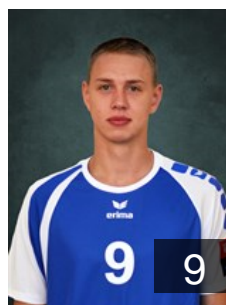

 RUS

Kalarash Gleb

Position: Line Player
Place of birth: Moscow
Date of birth: 29.11.1990
Height: 205 cm
Weight: 94 kg

 RUS

Kiselev Dmitrii

Position: Right Back
Place of birth: Voronezhskaya
Date of birth: 15.11.1994
Height: 193 cm
Weight: 98 kg

 BLR

Kishou Aliaksei

Position:
Place of birth: Slutsk
Date of birth: 23.09.1986
Height: 193 cm
Weight: 94 kg

 RUS

Kovalenko Victor

Position:
Place of birth: Leningrad
Date of birth: 13.01.1982
Height: 184 cm
Weight: 95 kg

 RUS

Kungurov Pavel

Position:
Place of birth: Snezhinsk
Date of birth: 02.11.1989
Height: 180 cm
Weight: 78 kg

 RUS

Kuzmin Sergey

Position: Left Wing
Place of birth: Boksitogorsk
Date of birth: 02.02.1988
Height: 180 cm
Weight: 79 kg

 RUS

Lauzhin Dmitrii

Position: Left Wing
Place of birth: St. Petersburg
Date of birth: 04.05.1991
Height: 192 cm
Weight: 87 kg

CLUB COMPETITIONS - DELEGATION LIST

Men's European Cup - VELUX EHF Champions League 2013/14