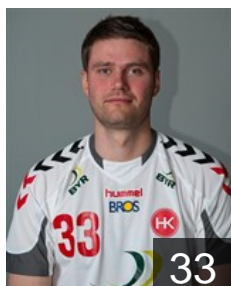

CLUB COMPETITIONS - DELEGATION LIST

Men's European Cup - EHF Cup 2012/13

 ISL HK Kopavogur - Players

 ISL

Arnarson Birkir Örn

Position: Left Wing
Place of birth: Reykjavik
Date of birth: 21.02.1993
Height: 183 cm
Weight: 82 kg

 ISL

Bachmann Atli Karl

Position: Right Back
Place of birth: Reykjavik
Date of birth: 17.01.1991
Height: 193 cm
Weight: 86 kg

 ISL

Bergsveinsson Vilhelm Gauti

Position: Left Back
Place of birth: Reykjavik
Date of birth: 19.10.1979
Height: 198 cm
Weight: 102 kg