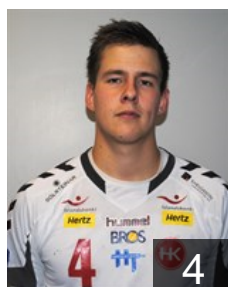

 ISL

Bachmann Atli Karl

Position: Right Back
Place of birth: Reykjavik
Date of birth: 17.01.1991
Height: 193 cm
Weight: 86 kg

 ISL

Bergsveinsson Vilhelm Gauti

Position: Left Back
Place of birth: Reykjavik
Date of birth: 19.10.1979
Height: 198 cm
Weight: 102 kg

 SRB

Djuric Vladimir

Position:
Place of birth: Nis
Date of birth: 13.05.1983
Height: 185 cm
Weight: 98 kg

 ISL

Einarsson Daniel

Position: Right Wing
Place of birth: Reykjavik
Date of birth: 23.07.1988
Height: 177 cm
Weight: 75 kg