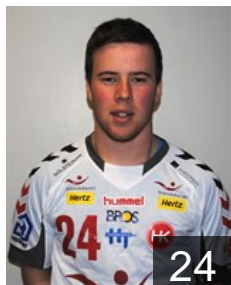

CLUB COMPETITIONS - DELEGATION LIST

Men's European Cup - EHF Cup 2012/13

ISL HK Kopavogur - Players

ISL

Arnarson Birkir Örn

Position: Left Wing
Place of birth: Reykjavik
Date of birth: 21.02.1993
Height: 183 cm
Weight: 82 kg