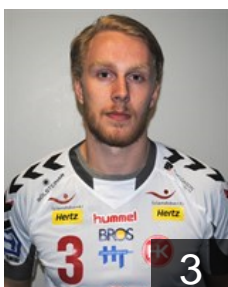

 ISL

Stefansson Arnor

Position:
Place of birth: Reykjavik
Date of birth: 07.03.1991
Height: 190 cm
Weight: 87 kg

 ISL

Svansson Gardar

Position:
Place of birth: Reykjavik
Date of birth: 17.03.1993
Height: -
Weight: -