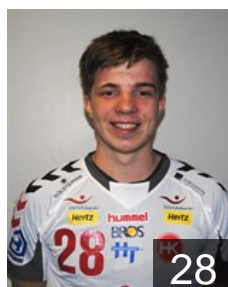

ISL

Vidisson Kristjan Orri

Position:
Place of birth: Reykjavik
Date of birth: 04.05.1993
Height: 185 cm
Weight: 88 kg