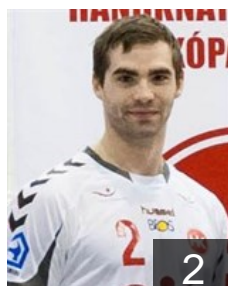

 SRB

Djuric Vladimir

Position:
Place of birth: Nis
Date of birth: 13.05.1983
Height: 185 cm
Weight: 98 kg

 ISL

Einarsson Daniel

Position: Right Wing
Place of birth: Reykjavik
Date of birth: 23.07.1988
Height: 177 cm
Weight: 75 kg

 ISL

Elisson Bjarki Mar

Position: Left Wing
Place of birth: Reykjavik
Date of birth: 16.05.1990
Height: -
Weight: -

 ISL

Fridthjofsson Björn Ingi

Position:
Place of birth: Reykjavik
Date of birth: 12.10.1987
Height: 192 cm
Weight: 93 kg

 ISL

Gunnarsson Bjarki Mar

Position: Line Player
Place of birth: Reykjavik
Date of birth: 10.08.1988
Height: -
Weight: -

 ISL

Helgason Andri

Position: Left Wing
Place of birth: Reykjavik
Date of birth: 04.07.1994
Height: 175 cm
Weight: 74 kg