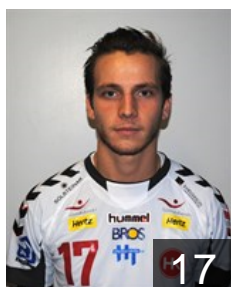

 ISL

Bachmann Atli Karl

Position: Right Back
Place of birth: Reykjavik
Date of birth: 17.01.1991
Height: 193 cm
Weight: 86 kg

 ISL

Bergsveinsson Vilhelm Gauti

Position: Left Back
Place of birth: Reykjavik
Date of birth: 19.10.1979
Height: 198 cm
Weight: 102 kg

 SRB

Djuric Vladimir

Position:
Place of birth: Nis
Date of birth: 13.05.1983
Height: 185 cm
Weight: 98 kg

 ISL

Einarsson Daniel

Position: Right Wing
Place of birth: Reykjavik
Date of birth: 23.07.1988
Height: 177 cm
Weight: 75 kg