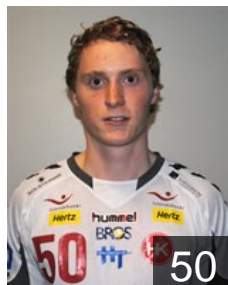

CLUB COMPETITIONS - DELEGATION LIST

Men's European Cup - EHF Cup 2012/13

 ISL HK Kopavogur - Players

 ISL

Arnarson Birkir Örn

Position: Left Wing
Place of birth: Reykjavik
Date of birth: 21.02.1993
Height: 183 cm
Weight: 82 kg

 ISL

Bachmann Atli Karl

Position: Right Back
Place of birth: Reykjavik
Date of birth: 17.01.1991
Height: 193 cm
Weight: 86 kg

 ISL

Bergsveinsson Vilhelm Gauti

Position: Left Back
Place of birth: Reykjavik
Date of birth: 19.10.1979
Height: 198 cm
Weight: 102 kg