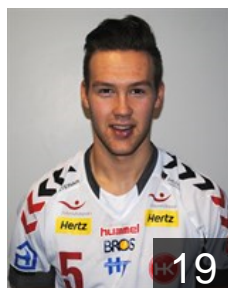

ISL

Svansson Gardar

Position:
Place of birth: Reykjavik
Date of birth: 17.03.1993
Height: -
Weight: -