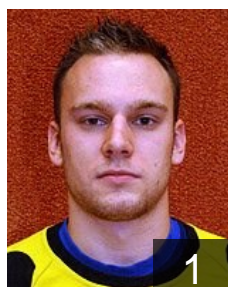

LUX

Hensen Thierry

Position:
Place of birth: Esch/Alzette
Date of birth: 29.06.1989
Height: 181 cm
Weight: 90 kg

1