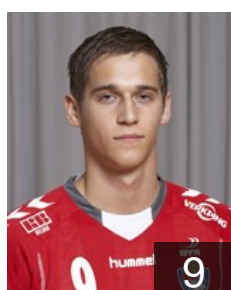

 ISL

Petursson Einar Petur

Position: Left Wing
Place of birth: Reykjavik
Date of birth: 23.05.1991
Height: 178 cm
Weight: 70 kg

 ISL

Stefansson Stefan Huldar

Position:
Place of birth: Reykjavik
Date of birth: 19.05.1990
Height: 185 cm
Weight: 80 kg