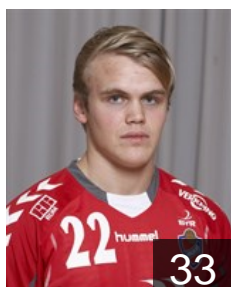

ISL

Eiriksson Egill

Position:
Place of birth: Reykjavik
Date of birth: 12.02.1993
Height: 175 cm
Weight: 85 kg