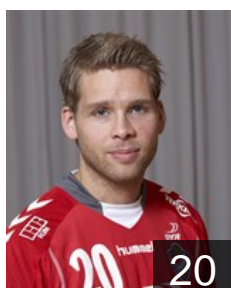

ISL

Gylfason Gylfi

Position: Right Wing
Place of birth: Reykjavik
Date of birth: 22.09.1977
Height: 185 cm
Weight: 82 kg