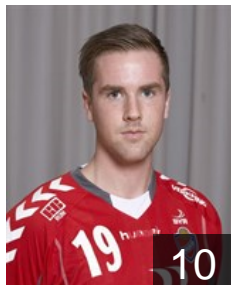

 ISL

Vilmundarson Einar Olafur

Position:
Place of birth: Reykjavik
Date of birth: 08.10.1992
Height: 188 cm
Weight: 82 kg

CLUB COMPETITIONS - DELEGATION LIST

Men's European Cup - EHF Cup 2012/13

 ISL Haukar - Players

Left Club

 ISL

Sigurmannsson Stefan Rafn

Position: Left Back

Place of birth: Hafnarfjörður

Date of birth: 19.05.1990

Height: 197 cm

Weight: 101 kg