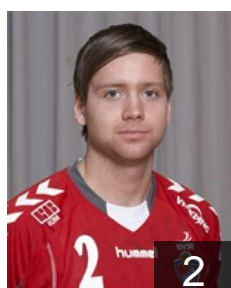

 ISL

Steinthorsson Arni

Position: Left Wing
Place of birth: Reykjavik
Date of birth: 03.12.1991
Height: 188 cm
Weight: 93 kg

 ISL

Thorgeirsson Sveinn

Position: Left Wing
Place of birth: Reykjavik
Date of birth: 25.07.1987
Height: 192 cm
Weight: 108 kg