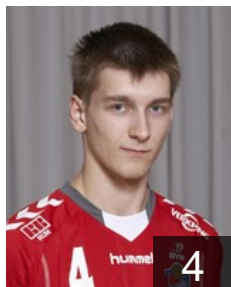

CLUB COMPETITIONS - DELEGATION LIST

Men's European Cup - EHF Cup 2012/13

 ISL Haukar - Players

 ISL

Baumruk Adam Haukur

Position: Left Back
Place of birth: Reykjavik
Date of birth: 22.03.1994
Height: 196 cm
Weight: 89 kg

 ISL

Brynjarsson Freyr

Position: Left Wing
Place of birth: Reykjavik
Date of birth: 05.05.1977
Height: 175 cm
Weight: 80 kg

 ISL

Brynjolfsson Brynjolfur

Position: Right Wing
Place of birth: Reykjavik
Date of birth: 14.03.1993
Height: 184 cm
Weight: 76 kg