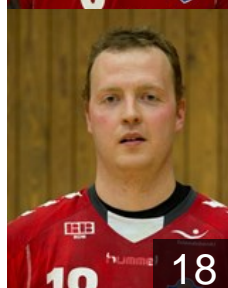

 ISL

Halldorsson Elias Mar

Position: Right Wing
Place of birth: Reykjavik
Date of birth: 22.10.1983
Height: 180 cm
Weight: 80 kg

 ISL

Ingimarsson Matthias

Position: Line Player
Place of birth: Reykjavik
Date of birth: 31.07.1983
Height: 193 cm
Weight: 98 kg