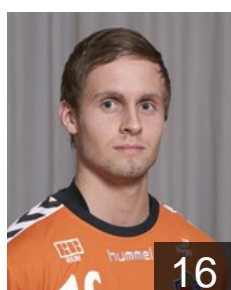

ISL

Vilmundarson Einar Olafur

Position:
Place of birth: Reykjavik
Date of birth: 08.10.1992
Height: 188 cm
Weight: 82 kg