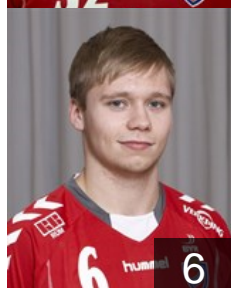

 ISL

Kristjansson Gisli

Position: Line Player
Place of birth: Reykjavik
Date of birth: 01.05.1980
Height: 187 cm
Weight: 90 kg

 LTU

Morkunas Giedreius

Position:
Place of birth: Utena
Date of birth: 07.11.1987
Height: 186 cm
Weight: 90 kg