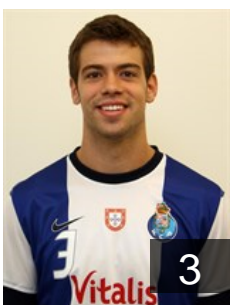

 POR

Duarte Gilberto

Position: Left Back
Place of birth: Portimao
Date of birth: 06.07.1990
Height: 197 cm
Weight: 96 kg

 POR

Ferraz Joao

Position: Right Back
Place of birth: FUNCHAL
Date of birth: 08.01.1990
Height: 199 cm
Weight: 90 kg

 POR

Laurentino Hugo

Position:
Place of birth: Evora
Date of birth: 22.07.1984
Height: 188 cm
Weight: 88 kg

 POR

Moreira Ricardo

Position: Right Wing
Place of birth: Figueira da Foz
Date of birth: 28.04.1982
Height: 185 cm
Weight: 82 kg

 POR

Mota Filipe

Position:
Place of birth: Odivelas
Date of birth: 07.05.1984
Height: 190 cm
Weight: 92 kg

 POR

Ramos Joao

Position: Left Wing
Place of birth: Vngaia
Date of birth: 06.07.1991
Height: 194 cm
Weight: 89 kg