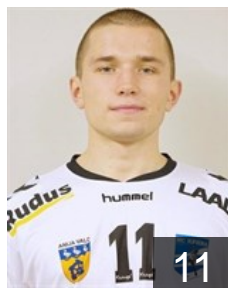

Position: Left Back
Place of birth: Tallinn
Date of birth: 07.04.1975
Height: 192 cm
Weight: 90 kg

EST

Käsper Jorma

Position: Right Wing
Place of birth: Tallinn
Date of birth: 24.11.1991
Height: 184 cm
Weight: 80 kg

EST

Laast Uku-Tanel

Position: Back
Place of birth: Tallinn
Date of birth: 05.03.1992
Height: 189 cm
Weight: 80 kg

EST

Lees Kaspar

Position: Left Wing
Place of birth: Tapa
Date of birth: 13.06.1990
Height: 184 cm
Weight: 80 kg

EST

Liiva Kaupo

Position: Right Wing
Place of birth: Tallinn
Date of birth: 07.08.1989
Height: 186 cm
Weight: 90 kg

EST

Napsep Indrek

Position:
Place of birth:
Date of birth: 22.08.1992
Height: -
Weight: -

EST

Naum Mikola

Position:
Place of birth: Viljandi
Date of birth: 07.12.1980
Height: 191 cm
Weight: 110 kg

EST

Normak Indrek

Position: Right Back
Place of birth: Tallinn
Date of birth: 25.09.1991
Height: 188 cm
Weight: 90 kg