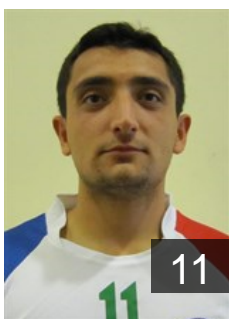

 TUR

Öztürk Caglayan

Position: Line Player
Place of birth: Mugla
Date of birth: 05.01.1988
Height: 190 cm
Weight: 95 kg

 TUR

Serbest Serkan

Position:
Place of birth: Bursa
Date of birth: 05.01.1982
Height: 187 cm
Weight: 87 kg

 UKR

Slyusaryev Sergiy

Position: Right Back
Place of birth: ZAPARozHYE
Date of birth: 20.03.1981
Height: 190 cm
Weight: 93 kg

 TUR

Ücdag Ibrahim

Position: Line Player
Place of birth: ADANA
Date of birth: 26.09.1984
Height: 195 cm
Weight: 110 kg

 TUR

Vatansever Kemal

Position: Left Wing
Place of birth: Osmangazi
Date of birth: 20.07.1989
Height: 180 cm
Weight: 85 kg

 TUR

Yashi Serhat

Position: Right Back
Place of birth: SAMSUN
Date of birth: 06.09.1994
Height: 190 cm
Weight: 85 kg