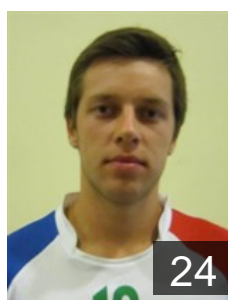

TUR

Mutlu Ramazan

Position:
Place of birth: BURSA
Date of birth: 07.02.1995
Height: 185 cm
Weight: 80 kg

24