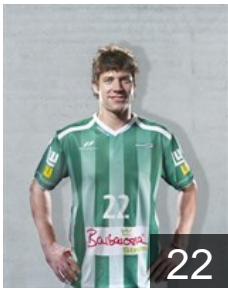

CLUB COMPETITIONS - DELEGATION LIST

Men's European Cup - EHF Cup 2012/13

GER Frisch Auf Göppingen - Players

SRB

Rnic Momir

Position: Left Back
Place of birth:
Date of birth: 01.11.1987
Height: 196 cm
Weight: 102 kg