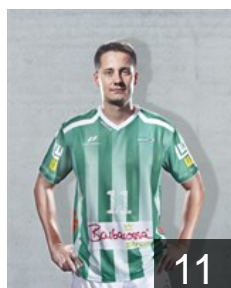

CLUB COMPETITIONS - DELEGATION LIST

Men's European Cup - EHF Cup 2012/13

GER Frisch Auf Göppingen - Players

SRB

Beljanski Bojan

Position: Line Player
Place of birth:
Date of birth: 22.06.1986
Height: 197 cm
Weight: 107 kg