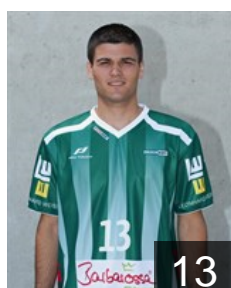

## Kneule Tim

Position:  
Place of birth:  
Date of birth: 18.08.1986  
Height: 190 cm  
Weight: 96 kg

GER

## Lobedank Felix

Position: Right Back  
Place of birth: Bamberg  
Date of birth: 12.08.1984  
Height: 196 cm  
Weight: 103 kg

SRB

## Markez Mitar

Position: Right Wing  
Place of birth: Sombor  
Date of birth: 25.10.1990  
Height: 190 cm  
Weight: 80 kg

MNE