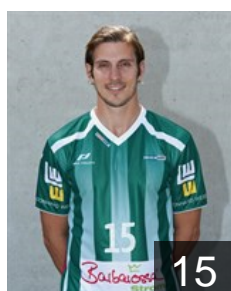

## Beljanski Bojan

Position: Line Player  
Place of birth:  
Date of birth: 22.06.1986  
Height: 197 cm  
Weight: 107 kg

GER

## Fontaine Daniel

Position: Left Back  
Place of birth: Saarlouis  
Date of birth: 02.07.1989  
Height: 194 cm  
Weight: 95 kg

GER