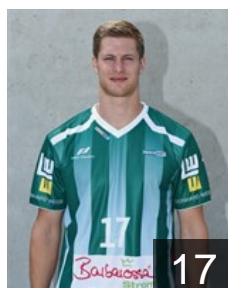

GER

Fontaine Daniel

Position: Left Back
Place of birth: Saarlouis
Date of birth: 02.07.1989
Height: 194 cm
Weight: 95 kg