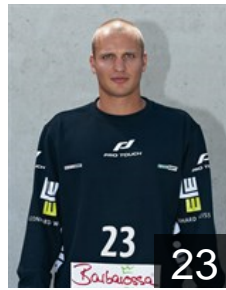

GER

Rutschmann Bastian

Position:
Place of birth: Karlsruhe
Date of birth: 30.12.1982
Height: 195 cm
Weight: 94 kg