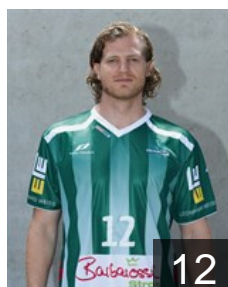

GER

Lobedank Felix

Position: Right Back
Place of birth: Bamberg
Date of birth: 12.08.1984
Height: 196 cm
Weight: 103 kg