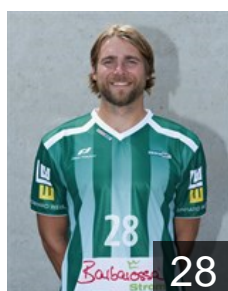

CZE

Horak Pavel

Position: Left Back
Place of birth:
Date of birth: 28.11.1982
Height: 198 cm
Weight: 112 kg