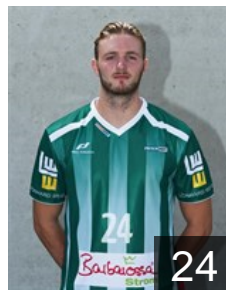

GER

Schubert Maximilian

Position: Left Wing
Place of birth: Wiesbaden
Date of birth: 07.09.1990
Height: 194 cm
Weight: 92 kg