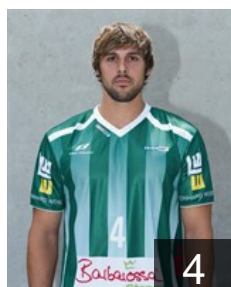

## Fontaine Daniel

Position: Left Back  
Place of birth: Saarlouis  
Date of birth: 02.07.1989  
Height: 194 cm  
Weight: 95 kg

GER

## Haaß Michael

Position:  
Place of birth:  
Date of birth: 12.12.1983  
Height: 194 cm  
Weight: 98 kg

CZE

## Horak Pavel

Position: Left Back  
Place of birth:  
Date of birth: 28.11.1982  
Height: 198 cm  
Weight: 112 kg

GER