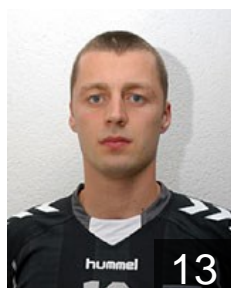

CLUB COMPETITIONS - DELEGATION LIST

Men's European Cup - Challenge Cup 2012/13

BIH HC Izvidac - Players

CRO

Boras Ante

Position: Left Wing
Place of birth: Ljubuski
Date of birth: 09.07.1986
Height: 191 cm
Weight: 94 kg

CRO

Bosnjak Tomislav

Position: Right Back
Place of birth: Ljubuski
Date of birth: 02.09.1988
Height: 192 cm
Weight: 95 kg

CRO

Boto Marko

Position: Left Back
Place of birth:
Date of birth: 08.11.1994
Height: 197 cm
Weight: 91 kg