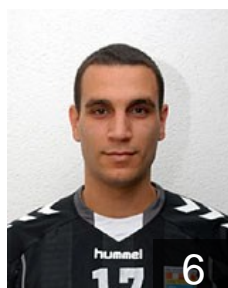

CLUB COMPETITIONS - DELEGATION LIST

Men's European Cup - Challenge Cup 2012/13

BIH HC Izvidac - Players

CRO

Boras Ante

Position: Left Wing
Place of birth: Ljubuski
Date of birth: 09.07.1986
Height: 191 cm
Weight: 94 kg

CRO

Bosnjak Tomislav

Position: Right Back
Place of birth: Ljubuski
Date of birth: 02.09.1988
Height: 192 cm
Weight: 95 kg

CRO

Boto Marko

Position: Left Back
Place of birth:
Date of birth: 08.11.1994
Height: 197 cm
Weight: 91 kg