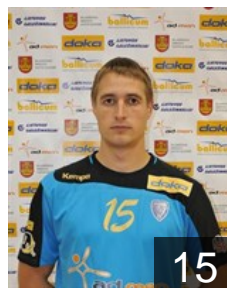

## Grieze Evaldas

Position: Left Wing  
Place of birth: Varena  
Date of birth: 12.12.1991  
Height: -  
Weight: -

 **LTU**

## Jasinskas Darius

Position: Left Wing  
Place of birth: Klaipeda  
Date of birth: 17.01.1987  
Height: 178 cm  
Weight: 82 kg

 **LTU**