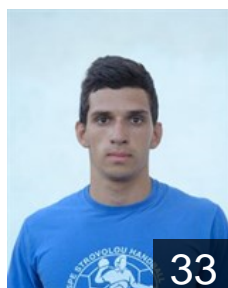

## Antoniou Panayiotis

Position: Right Wing  
Place of birth: strovolos  
Date of birth: 18.05.1986  
Height: -  
Weight: -

23

CYP

## Botsaris Dimitrios

Position: Left Wing  
Place of birth: nicosia  
Date of birth: 23.06.1992  
Height: -  
Weight: -

33

CYP