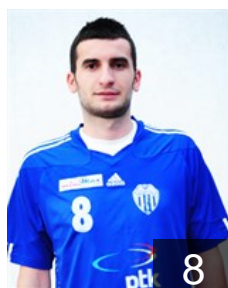

 KOS

Jupa Kastrioti

Position: Line Player
Place of birth: Gjakovë
Date of birth: 17.12.1992
Height: 187 cm
Weight: 95 kg

 KOS

Krasniqi Kreshnik

Position: Left Back
Place of birth: Prishtina
Date of birth: 19.01.1991
Height: 189 cm
Weight: 84 kg

 KOS

Kusari Besmir

Position: Right Wing
Place of birth: Gjakova
Date of birth: 21.10.1990
Height: 182 cm
Weight: 81 kg

 KOS

Llapashtica Vedat

Position: Line Player
Place of birth: Prishtina
Date of birth: 09.03.1991
Height: 191 cm
Weight: 90 kg

 KOS

Mjeku Ylber

Position: Right Back
Place of birth: Prishtina
Date of birth: 25.07.1990
Height: 193 cm
Weight: 84 kg

CLUB COMPETITIONS - DELEGATION LIST

Men's European Cup - Challenge Cup 2012/13

 KOS KH Prishtina - Players