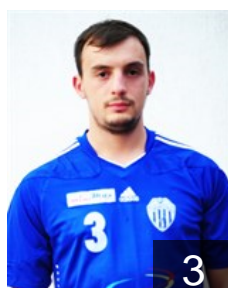

 KOS

Jupa Kastrioti

Position: Line Player
Place of birth: Gjakovë
Date of birth: 17.12.1992
Height: 187 cm
Weight: 95 kg

 KOS

Krasniqi Kreshnik

Position: Left Back
Place of birth: Prishtina
Date of birth: 19.01.1991
Height: 189 cm
Weight: 84 kg

 KOS

Kusari Besmir

Position: Right Wing
Place of birth: Gjakova
Date of birth: 21.10.1990
Height: 182 cm
Weight: 81 kg

 KOS

Llapashtica Vedat

Position: Line Player
Place of birth: Prishtina
Date of birth: 09.03.1991
Height: 191 cm
Weight: 90 kg