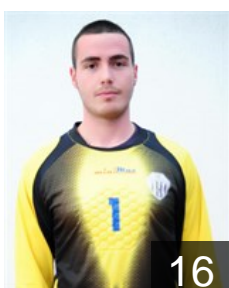

 KOS

Beshiri Oltion

Position: Left Wing
Place of birth: Prishtina
Date of birth: 18.05.1994
Height: 185 cm
Weight: 78 kg

 KOS

Cimili Fidan

Position:
Place of birth: Mitrovica
Date of birth: 14.12.1988
Height: 174 cm
Weight: 65 kg

 KOS

Curri Arber

Position:
Place of birth: Gjakove
Date of birth: 09.09.1988
Height: 189 cm
Weight: 86 kg

 KOS

Dobroshi Alban

Position: Right Wing
Place of birth: Gjakove
Date of birth: 26.12.1979
Height: 180 cm
Weight: 75 kg

 MKD

Dupjancanec Daniel

Position:
Place of birth: Prilep
Date of birth: 15.07.1983
Height: 184 cm
Weight: 81 kg

 KOS

Gashi Edon

Position:
Place of birth: Prishtina
Date of birth: 08.08.1993
Height: 189 cm
Weight: 87 kg