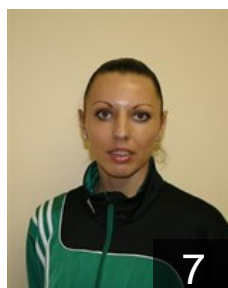

Position: Back
Place of birth: Alytus
Date of birth: 02.01.1992
Height: 175 cm

 LTU

Kniubaite Audinga

Position: Right Wing
Place of birth:
Date of birth: 08.03.1989
Height: -

 LTU

Lidekaite Vytaute

Position:
Place of birth: Kaunas
Date of birth: 14.01.1990
Height: 180 cm

 LTU

Lydekaite Gintare

Position: Back
Place of birth: Varena
Date of birth: 04.11.1986
Height: 187 cm

 LTU

Markuleviciute Viktorija

Position: Left Wing
Place of birth: Kaunas
Date of birth: 27.10.1994
Height: 164 cm

 LTU

Oksaite Rita

Position: Wing
Place of birth: Panevezys
Date of birth: 08.12.1987
Height: 169 cm

 LTU

Palionyte Neringa

Position: Back
Place of birth: Varena
Date of birth: 23.11.1981
Height: -

CLUB COMPETITIONS - DELEGATION LIST