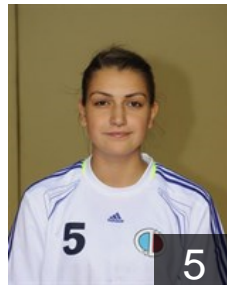

## Bedel Ümmügülsüm

Position:  
Place of birth: Fethiye  
Date of birth: 08.02.1995  
Height: 167 cm

 **TUR**

## Bücgün Emine

Position: Left Wing  
Place of birth: Eskisehir  
Date of birth: 13.05.1992  
Height: 160 cm

 **TUR**

## Demirayak Betül

Position: Left Back  
Place of birth: Eskisehir  
Date of birth: 10.11.1991  
Height: 170 cm

 **TUR**