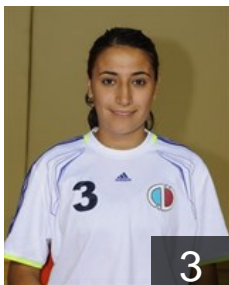

CLUB COMPETITIONS - DELEGATION LIST

Women's European Cup - Challenge Cup 2012/13

TUR Anadolu University S.C. - Players

TUR

Özger Merve

Position: Left Back
Place of birth: Kütahya
Date of birth: 18.03.1992
Height: 167 cm