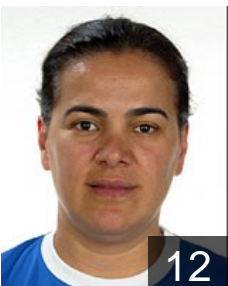

## Bücgün Emine

Position: Left Wing  
Place of birth: Eskisehir  
Date of birth: 13.05.1992  
Height: 160 cm

 **TUR**

## Demirayak Betül

Position: Left Back  
Place of birth: Eskisehir  
Date of birth: 10.11.1991  
Height: 170 cm

 **TUR**

## Ertap Esra

Position: Line Player  
Place of birth: Eskisehir  
Date of birth: 12.02.1993  
Height: 181 cm

 **TUR**