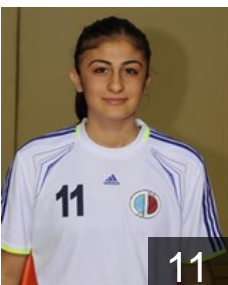

TUR

Köse Irem

Position: Right Wing
Place of birth: Aksaray
Date of birth: 01.03.1995
Height: -