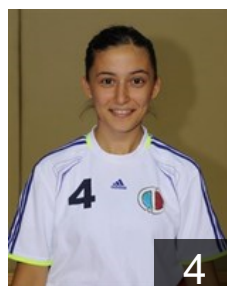

## Maroz Natallia

Position:  
Place of birth: belarus  
Date of birth: 22.01.1989  
Height: 180 cm

 **TUR**

## Mutluoglu Ilknur

Position:  
Place of birth: Hendek  
Date of birth: 22.06.1989  
Height: 170 cm

 **TUR**