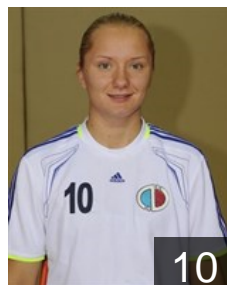

BLR

Maroz Natallia

Position:
Place of birth: belarus
Date of birth: 22.01.1989
Height: 180 cm