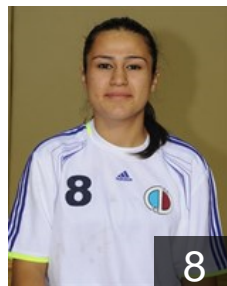

TUR

Kalir Ayse

Position: Right Wing
Place of birth: Altunhisar
Date of birth: 01.08.1995
Height: 163 cm