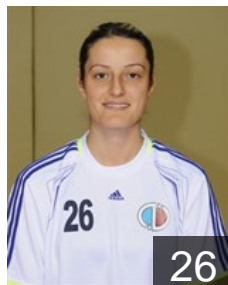

## Özger Merve

Position: Left Back  
Place of birth: Kütahya  
Date of birth: 18.03.1992  
Height: 167 cm

 **TUR**