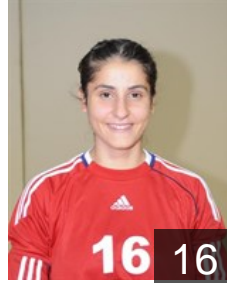

## Adam Aysenur

Position: Left Wing  
Place of birth: Manisa  
Date of birth: 18.09.1991  
Height: 160 cm

 **TUR**