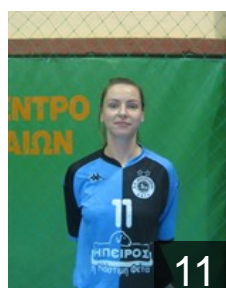

LTU

Stankute Ausra

Position: Line Player
Place of birth: Vilnius
Date of birth: 24.12.1981
Height: 179 cm

11