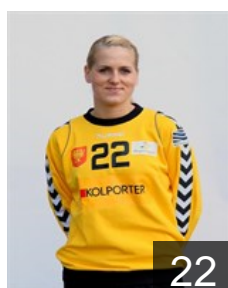

 POL
Kot Milena
Position:
Place of birth: Kielce
Date of birth: 25.06.1990
Height: 177 cm

 POL
Lalewicz Kinga
Position: Right Wing
Place of birth: Kielce
Date of birth: 08.05.1991
Height: 171 cm

 POL
Mlynarczyk Karolina
Position: Wing
Place of birth: Kielce
Date of birth: 30.01.1991
Height: 160 cm

 POL
Nowak Alina
Position:
Place of birth: Kielce
Date of birth: 14.12.1990
Height: 180 cm

 POL
Olszowa Karolina
Position: Left Back
Place of birth: Kraków
Date of birth: 15.07.1993
Height: 177 cm

 POL
Paszowska Marzena
Position: Wing
Place of birth: Ruda Slaska
Date of birth: 21.03.1987
Height: 169 cm

 POL
Piechnik Paulina
Position: Left Back
Place of birth: Warszawa
Date of birth: 19.06.1992
Height: 174 cm

 POL
Skrzyniarz Kamila
Position:
Place of birth: Kielce
Date of birth: 20.11.1984
Height: 176 cm