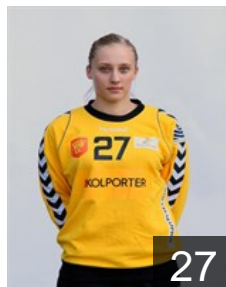

POL

Wawrzynkowska Marta

Position:

Place of birth: Kepno

Date of birth: 19.06.1992

Height: 173 cm