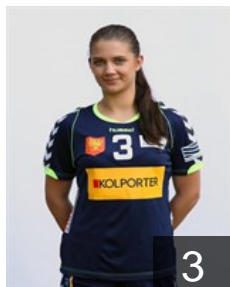

CLUB COMPETITIONS - DELEGATION LIST

Women's European Cup - Challenge Cup 2012/13

POL KSS Kielce - Players

POL

Syncerz Honorata

Position:

Place of birth: Kielce

Date of birth: 27.01.1993

Height: 177 cm