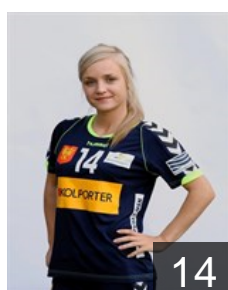

 POL
Grabarczyk Katarzyna
Position: Wing
Place of birth: Kielce
Date of birth: 28.02.1984
Height: 173 cm

 POL
Grzesik Aleksandra
Position:
Place of birth: Starachowice
Date of birth: 02.02.1985
Height: 174 cm

 POL
Kot Milena
Position:
Place of birth: Kielce
Date of birth: 25.06.1990
Height: 177 cm

 POL
Lalewicz Kinga
Position: Right Wing
Place of birth: Kielce
Date of birth: 08.05.1991
Height: 171 cm

 POL
Mlynarczyk Karolina
Position: Wing
Place of birth: Kielce
Date of birth: 30.01.1991
Height: 160 cm

 POL
Nowak Alina
Position:
Place of birth: Kielce
Date of birth: 14.12.1990
Height: 180 cm

 POL
Olszowa Karolina
Position: Left Back
Place of birth: Kraków
Date of birth: 15.07.1993
Height: 177 cm

 POL
Paszowska Marzena
Position: Wing
Place of birth: Ruda Slaska
Date of birth: 21.03.1987
Height: 169 cm