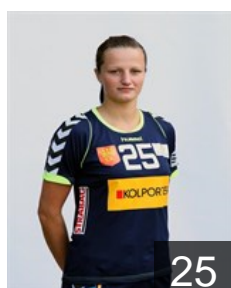

 POL
Kot Milena
Position:
Place of birth: Kielce
Date of birth: 25.06.1990
Height: 177 cm

 POL
Lalewicz Kinga
Position: Right Wing
Place of birth: Kielce
Date of birth: 08.05.1991
Height: 171 cm

 POL
Mlynarczyk Karolina
Position: Wing
Place of birth: Kielce
Date of birth: 30.01.1991
Height: 160 cm

 POL
Nowak Alina
Position:
Place of birth: Kielce
Date of birth: 14.12.1990
Height: 180 cm

 POL
Olszowa Karolina
Position: Left Back
Place of birth: Kraków
Date of birth: 15.07.1993
Height: 177 cm

 POL
Paszowska Marzena
Position: Wing
Place of birth: Ruda Slaska
Date of birth: 21.03.1987
Height: 169 cm

 POL
Piechnik Paulina
Position: Left Back
Place of birth: Warszawa
Date of birth: 19.06.1992
Height: 174 cm

 POL
Skrzyniarz Kamila
Position:
Place of birth: Kielce
Date of birth: 20.11.1984
Height: 176 cm