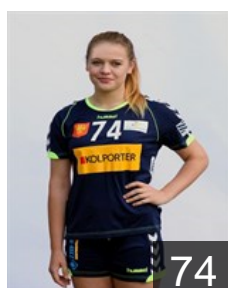

 POL
Grabarczyk Katarzyna
Position: Wing
Place of birth: Kielce
Date of birth: 28.02.1984
Height: 173 cm

 POL
Grzesik Aleksandra
Position:
Place of birth: Starachowice
Date of birth: 02.02.1985
Height: 174 cm

 POL
Kot Milena
Position:
Place of birth: Kielce
Date of birth: 25.06.1990
Height: 177 cm

 POL
Lalewicz Kinga
Position: Right Wing
Place of birth: Kielce
Date of birth: 08.05.1991
Height: 171 cm

 POL
Mlynarczyk Karolina
Position: Wing
Place of birth: Kielce
Date of birth: 30.01.1991
Height: 160 cm

 POL
Nowak Alina
Position:
Place of birth: Kielce
Date of birth: 14.12.1990
Height: 180 cm

 POL
Olszowa Karolina
Position: Left Back
Place of birth: Kraków
Date of birth: 15.07.1993
Height: 177 cm

 POL
Paszowska Marzena
Position: Wing
Place of birth: Ruda Slaska
Date of birth: 21.03.1987
Height: 169 cm