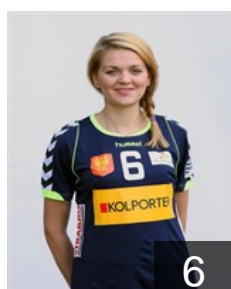

CLUB COMPETITIONS - DELEGATION LIST

Women's European Cup - Challenge Cup 2012/13

 POL KSS Kielce - Players

 POL
Drabik Joanna
Position:
Place of birth: Wloszczowa
Date of birth: 28.10.1993
Height: 180 cm

 POL
Grabarczyk Katarzyna
Position: Wing
Place of birth: Kielce
Date of birth: 28.02.1984
Height: 173 cm

 POL
Grzesik Aleksandra
Position:
Place of birth: Starachowice
Date of birth: 02.02.1985
Height: 174 cm

 POL
Kot Milena
Position:
Place of birth: Kielce
Date of birth: 25.06.1990
Height: 177 cm

 POL
Lalewicz Kinga
Position: Right Wing
Place of birth: Kielce
Date of birth: 08.05.1991
Height: 171 cm

 POL
Mlynarczyk Karolina
Position: Wing
Place of birth: Kielce
Date of birth: 30.01.1991
Height: 160 cm