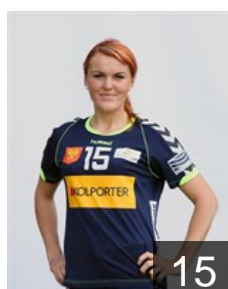

CLUB COMPETITIONS - DELEGATION LIST

Women's European Cup - Challenge Cup 2012/13

 POL KSS Kielce - Players

 POL
Drabik Joanna
Position:
Place of birth: Wloszczowa
Date of birth: 28.10.1993
Height: 180 cm

 POL
Grabarczyk Katarzyna
Position: Wing
Place of birth: Kielce
Date of birth: 28.02.1984
Height: 173 cm

 POL
Grzesik Aleksandra
Position:
Place of birth: Starachowice
Date of birth: 02.02.1985
Height: 174 cm

 POL
Kot Milena
Position:
Place of birth: Kielce
Date of birth: 25.06.1990
Height: 177 cm

 POL
Lalewicz Kinga
Position: Right Wing
Place of birth: Kielce
Date of birth: 08.05.1991
Height: 171 cm

 POL
Mlynarczyk Karolina
Position: Wing
Place of birth: Kielce
Date of birth: 30.01.1991
Height: 160 cm