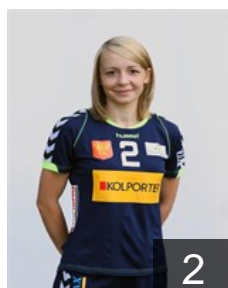

CLUB COMPETITIONS - DELEGATION LIST

Women's European Cup - Challenge Cup 2012/13

 POL KSS Kielce - Players

 POL
Drabik Joanna
Position:
Place of birth: Wloszczowa
Date of birth: 28.10.1993
Height: 180 cm

 POL
Grabarczyk Katarzyna
Position: Wing
Place of birth: Kielce
Date of birth: 28.02.1984
Height: 173 cm

 POL
Grzesik Aleksandra
Position:
Place of birth: Starachowice
Date of birth: 02.02.1985
Height: 174 cm

 POL
Kot Milena
Position:
Place of birth: Kielce
Date of birth: 25.06.1990
Height: 177 cm

 POL
Lalewicz Kinga
Position: Right Wing
Place of birth: Kielce
Date of birth: 08.05.1991
Height: 171 cm

 POL
Mlynarczyk Karolina
Position: Wing
Place of birth: Kielce
Date of birth: 30.01.1991
Height: 160 cm