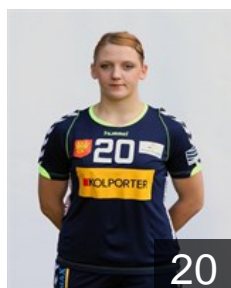

CLUB COMPETITIONS - DELEGATION LIST

Women's European Cup - Challenge Cup 2012/13

 POL KSS Kielce - Players

 POL
Drabik Joanna
Position:
Place of birth: Wloszczowa
Date of birth: 28.10.1993
Height: 180 cm

 POL
Grabarczyk Katarzyna
Position: Wing
Place of birth: Kielce
Date of birth: 28.02.1984
Height: 173 cm

 POL
Grzesik Aleksandra
Position:
Place of birth: Starachowice
Date of birth: 02.02.1985
Height: 174 cm

 POL
Kot Milena
Position:
Place of birth: Kielce
Date of birth: 25.06.1990
Height: 177 cm

 POL
Lalewicz Kinga
Position: Right Wing
Place of birth: Kielce
Date of birth: 08.05.1991
Height: 171 cm

 POL
Mlynarczyk Karolina
Position: Wing
Place of birth: Kielce
Date of birth: 30.01.1991
Height: 160 cm