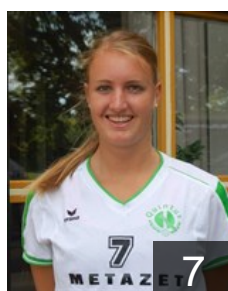

CLUB COMPETITIONS - DELEGATION LIST

Women's European Cup - Cup Winners' Cup 2012/13

 NED H.V. Quintus - Players

 NED

Broch Marjolein

Position:
Place of birth: Monster
Date of birth: 18.04.1989
Height: 184 cm

 NED

De Ruijter Jamy

Position: Right Back
Place of birth: Heemskerk
Date of birth: 28.12.1994
Height: -

 NED

De Vreugd Zifra

Position: Line Player
Place of birth: Delft
Date of birth: 01.09.1994
Height: 180 cm

 NED

Dulfer Kelly

Position:
Place of birth: Schiedam
Date of birth: 21.03.1994
Height: -

 NED

Grift Cynthia

Position:
Place of birth: Delft
Date of birth: 29.06.1992
Height: 179 cm

 NED

Hage Daisy

Position: Left Wing
Place of birth: 's-Gravenhage
Date of birth: 02.03.1993
Height: 174 cm

 NED

Keijzer Lilian

Position: Back
Place of birth: Delft
Date of birth: 08.03.1992
Height: 188 cm

 NED

Lockhorst Roos