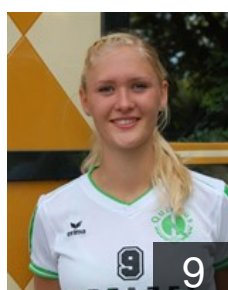

 NED

De Ruijter Jamy

Position: Right Back
Place of birth: Heemskerk
Date of birth: 28.12.1994
Height: -

 NED

De Vreugd Zifra

Position: Line Player
Place of birth: Delft
Date of birth: 01.09.1994
Height: 180 cm

 NED

Dulfer Kelly

Position:
Place of birth: Schiedam
Date of birth: 21.03.1994
Height: -

 NED

Grift Cynthia

Position:
Place of birth: Delft
Date of birth: 29.06.1992
Height: 179 cm

 NED

Hage Daisy

Position: Left Wing
Place of birth: 's-Gravenhage
Date of birth: 02.03.1993
Height: 174 cm

 NED

Keijzer Lilian

Position: Back
Place of birth: Delft
Date of birth: 08.03.1992
Height: 188 cm

 NED

Lockhorst Roos

Position: Back
Place of birth: Schiedam
Date of birth: 08.05.1994
Height: -

 NED

Maarse Denise

Position:
Place of birth: Delft
Date of birth: 22.07.1990
Height: 169 cm

 NED

Martens Esmee

Position: Right Wing
Place of birth: Voorburg
Date of birth: 12.12.1995
Height: 176 cm