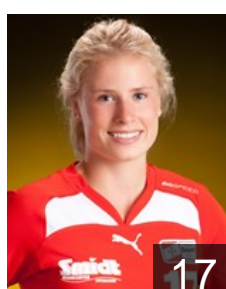

 ESP

**Egozkue Extremado Naiara**

Position: Left Wing  
Place of birth: Pamplona  
Date of birth: 21.10.1983  
Height: 173 cm

 SVK

**Glankovicova Denisa**

Position: Right Back  
Place of birth: Presov  
Date of birth: 07.08.1979  
Height: 176 cm

 GER

**Hagel Natalie**

Position:  
Place of birth: Nowokusnezk  
Date of birth: 20.08.1985  
Height: 177 cm

 NED

**Hilster Joyce**

Position: Left Wing  
Place of birth: Naarden  
Date of birth: 01.06.1983  
Height: 172 cm

 GER

**Hoffmeister Liska Marie**

Position: Left Wing  
Place of birth: Schwelm  
Date of birth: 22.01.1996  
Height: -

 GER

**Jörgens Jennifer**

Position: Left Wing  
Place of birth: Wermelskirchen  
Date of birth: 11.06.1993  
Height: 164 cm