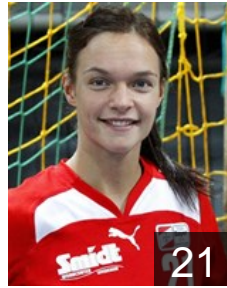

## Münch Mandy

Position:  
Place of birth: Wuppertal  
Date of birth: 22.03.1991  
Height: 176 cm

 GER