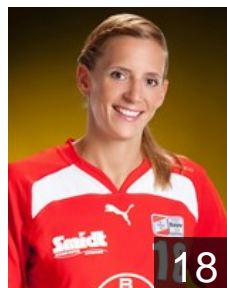

GER

Steinbach Laura

Position: Left Back
Place of birth: Homburg/Saar
Date of birth: 02.08.1985
Height: 181 cm